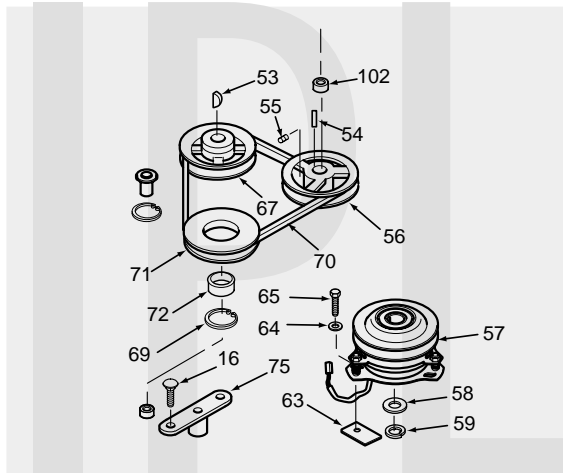

SCAG[®]

POWER EQUIPMENT

MODEL STR

Curtis Gearbox

ILLUSTRATED PARTS LIST

CURTIS GEARBOX ASSEMBLY

CUR99-461092

CURTIS GEARBOX ASSEMBLY

Ref. No.	Part No.	Qty.	Description
1	CM003707	2	Housing
2	481887	6	Seal
3	CM411595	3	Lock Nut
4	CM108563	2	Pinion LH
5	CM153858	1	Ball Bearing
6	CM056234	1	Connector Hub, Short
7	CM056085	1	Hub
8	CM226431	1	Hub Shaft
9	CM150102	8	Bearing Race
10	CM150094	8	Tapered Roller Bearings
11	CM056077	2	Blank Cap
12	CM109629	1	Pinion RH
13	CM226456	1	Thru Shaft (Left Hand Box)
13A	CM227363	1	Thru Shaft (Right Hand Box)
14	CM410001	7	Pipe Plug
15	CM056069	2	Thru Cap
16	CM226449	1	Thru Shaft
17	CM392993	Var	Gasket (.015)
18	CM393009	Var	Gasket (.005)
19	CM393017	Var	Gasket (.003)
20	CM056242	1	Connector Hub, Long
21	CM600528	3	Key
22	CM620013	1	Retaining Ring
23	CM414516	54	Whizlock Capscrew
24	CM108571	2	Gear
25	CM003715	1	Housing, Center Box
26	481888	1	Seal
27	CM108571	2	Gear (Left Hand Box)
27A	CM109637	1	Gear (Right Hand Box)
28	CM883058	1	Dipstick