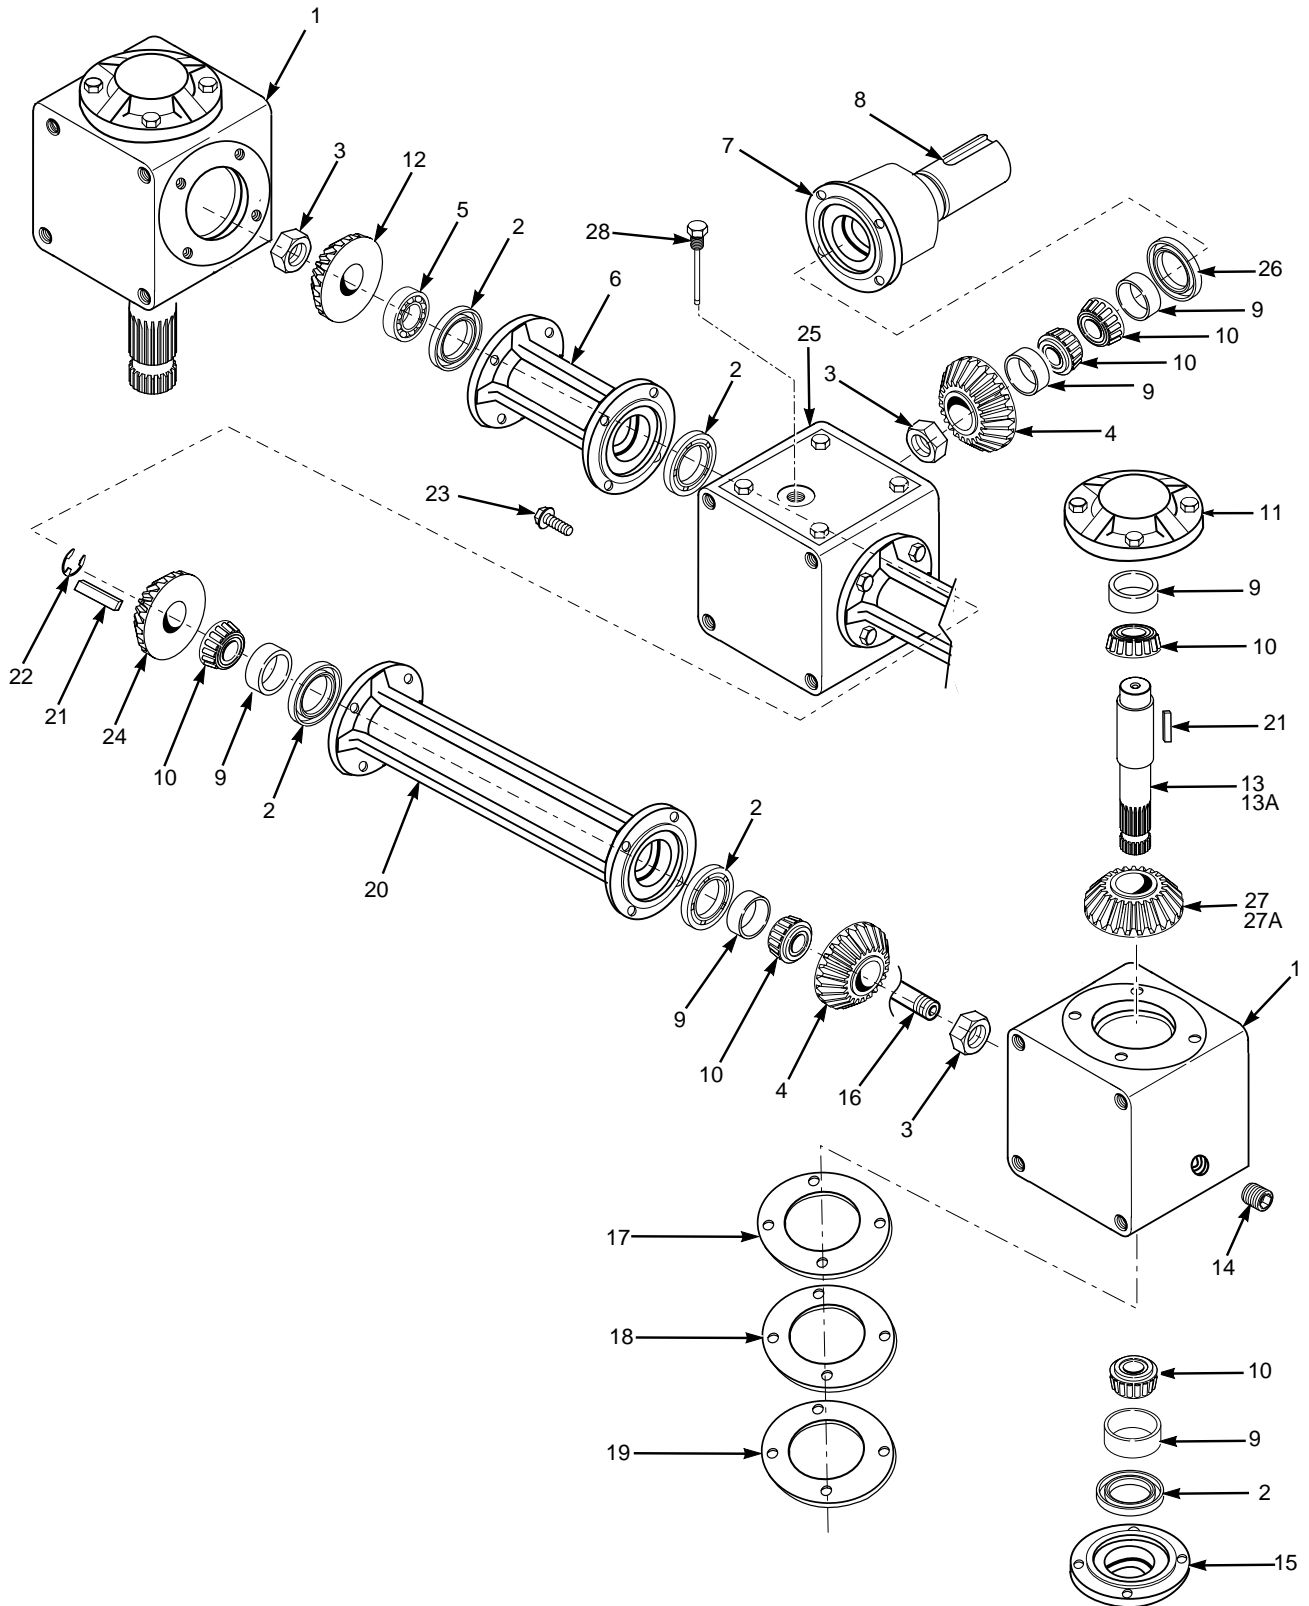

SCAG[®]

POWER EQUIPMENT

MODEL STR

Curtis Gearbox

ILLUSTRATED PARTS LIST

CURTIS GEARBOX ASSEMBLY

CUR99-461092

CURTIS GEARBOX ASSEMBLY

Ref. No.	Part No.	Qty.	Description
1	CM003707	2	Housing
2	481887	6	Seal
3	CM411595	3	Lock Nut
4	CM108563	2	Pinion LH
5	CM153858	1	Ball Bearing
6	CM056234	1	Connector Hub, Short
7	CM056085	1	Hub
8	CM226431	1	Hub Shaft
9	CM150102	8	Bearing Race
10	CM150094	8	Tapered Roller Bearings
11	CM056077	2	Blank Cap
12	CM109629	1	Pinion RH
13	CM226456	1	Thru Shaft (Left Hand Box)
13A	CM227363	1	Thru Shaft (Right Hand Box)
14	CM410001	7	Pipe Plug
15	CM056069	2	Thru Cap
16	CM226449	1	Thru Shaft
17	CM392993	Var	Gasket (.015)
18	CM393009	Var	Gasket (.005)
19	CM393017	Var	Gasket (.003)
20	CM056242	1	Connector Hub, Long
21	CM600528	3	Key
22	CM620013	1	Retaining Ring
23	CM414516	54	Whizlock Capscrew
24	CM108571	2	Gear
25	CM003715	1	Housing, Center Box
26	481888	1	Seal
27	CM108571	2	Gear (Left Hand Box)
27A	CM109637	1	Gear (Right Hand Box)
28	CM883058	1	Dipstick