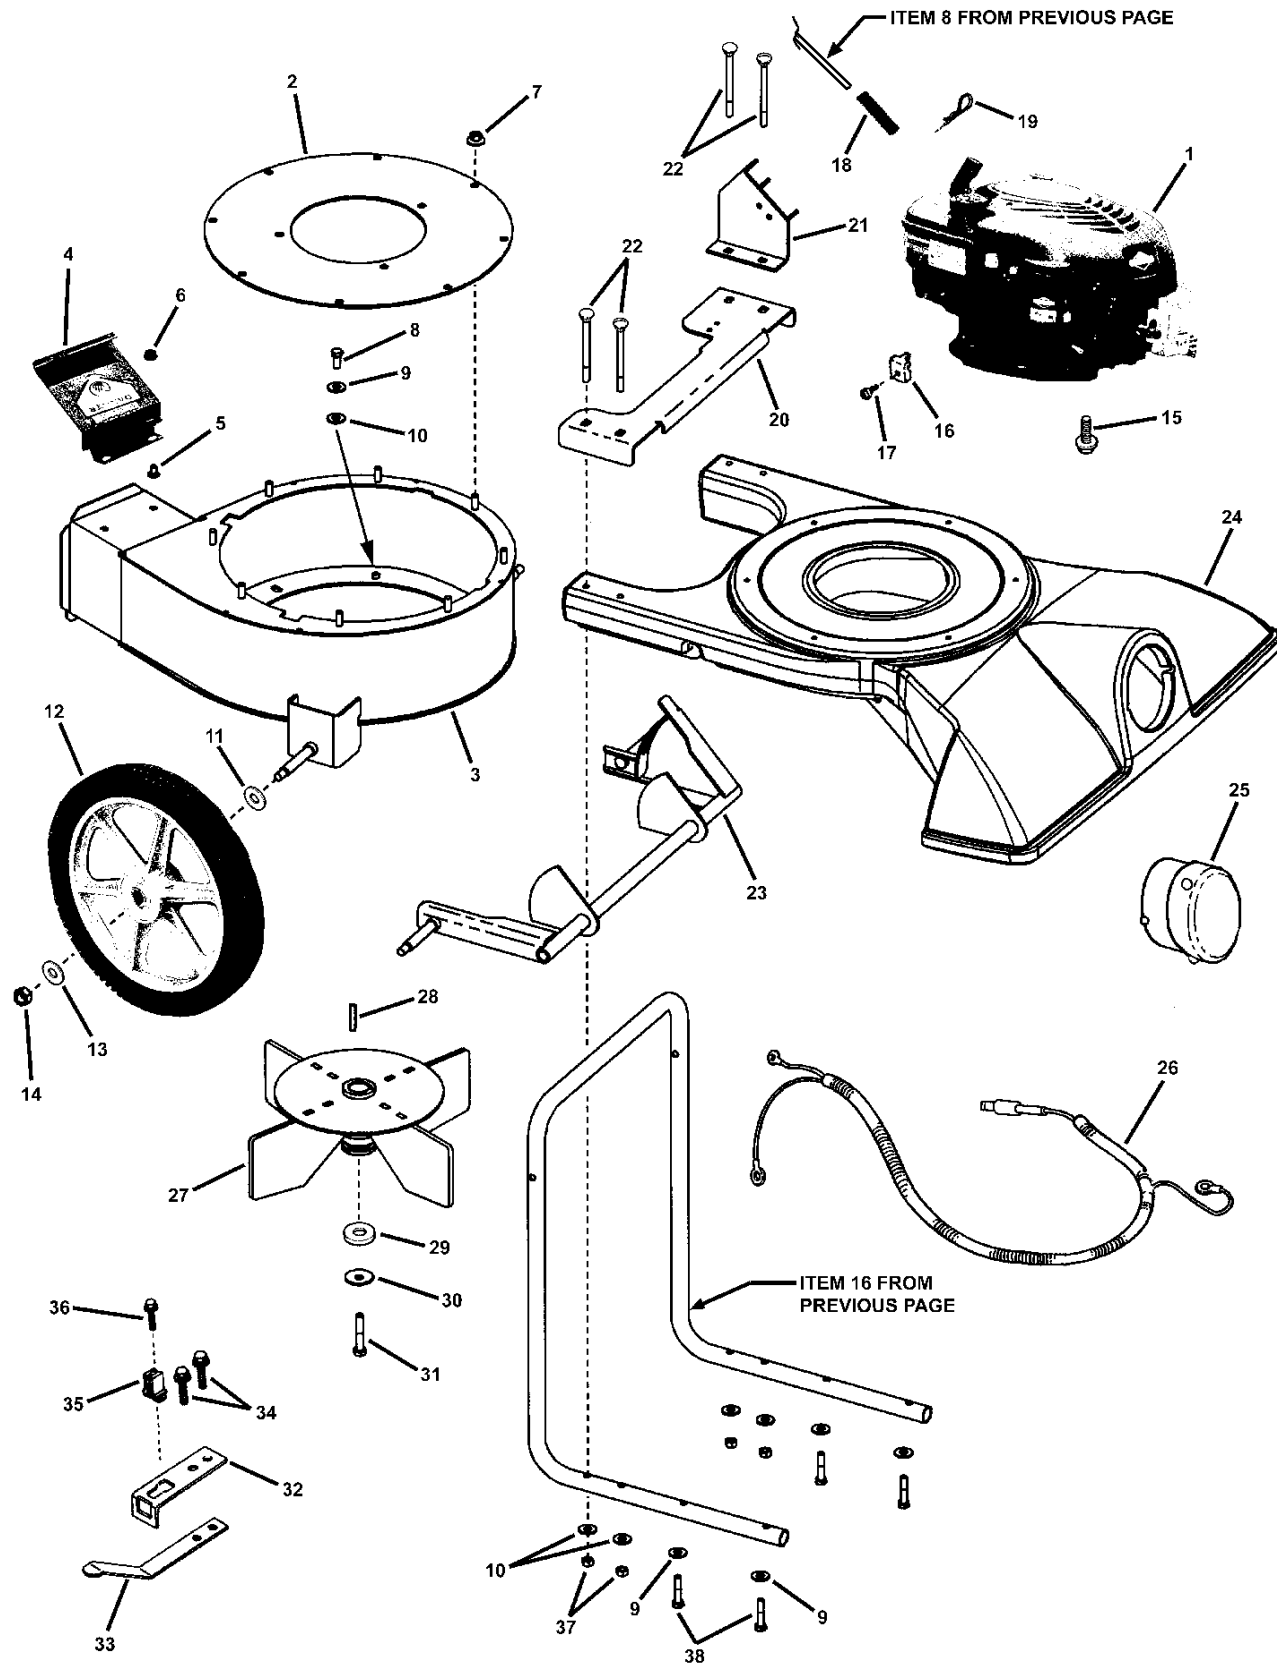

ENGINE, IMPELLER, HOUSING, WHEELS

ENGINE, IMPELLER, HOUSING, WHEELS

Item	Part No	Qty	Description	Note
1	126L02-0156-F1 (A1072)	1	* ENGINE, 6.75 Series B&S VS Recoil Start	
2	7034902	1	PLATE, Engine Base Vacuum Universal	<i>replaces 7075793</i>
3	7044853	1	WELDMENT, Upper Housing	
4	7075807	1	ASSEMBLY, Hinge Door	
5	7091604	2	BOLT, 1/4-20 x 1/2" Short Neck Carriage, GR5	
6	7091584	2	NUT, 1/4-20 Hex Flange Lock	
7	7091601	8	NUT, 5/16-18 Hex Flange Lock, GR5	
8	7091318	8	SCREW, 5/16-18 x 3/4" Hex Head Cap, GR5	
9	7091315	12	WASHER, 5/16" Split Lock	
10	7090188	12	WASHER, 5/16" Flat	
11	7026257	4	WASHER, 1/2" Wave	
12	7058668	4	WHEEL ASSEMBLY, 14.00 x 2"	
13	7090122	4	WASHER, 3/8" SAE Flat	
14	7091299	4	NUT, 3/8-16 Nyloc	
15	7090324	3	SCREW, 3/8-16 x 1" Hex Washer Self-Tap	
16	7023153	1	CLAMP, Casing	
17	7023154	1	SCREW, #10-32 x 5/8" Hex Head Self-Tap	
18	7025062	1	SPRING, Compression	
19	7091193	1	HAIRPIN, 29/32" Cotter	
20	7075802	1	PLATE, Reinforcing	
21	7044886	1	WELDMENT, Cable Anchor	
22	7058271	4	BOLT, 5/16-18 x 3-1/2" Short Neck Carriage, GR5	
23	7044885	1	WELDMENT, Axle Ass'y, Drag Link	
24	7075836	1	HOUSING, Lower	
25	7075806	1	PLUG, Hose Port	
26	7026247	1	WIRE HARNESS, Interlock	
27	7045218	1	WELDMENT, Impeller	
28	7012315	1	KEY, 1/4" Square x 1-7/16" long	
29	7091962	1	WASHER, .468 I.D. x 1-5/8" O.D. x 1/4" thick	
30	7012063	1	WASHER, Cone	
31	7090167	1	SCREW, 3/8-24 x 2" Hex Head Cap, GR5	
32	7032416	1	BRACKET, Interlock	
33	7032417	1	SPRING, Interlock	
34	7090539	2	SCREW, 1/4-20 x 1/2" Hex Washer Self-Tap	
35	7012048	1	INSULATOR	
36	7090379	1	SCREW, # 8-18 x 3/4 Sheet Metal	
37	7091298	4	NUT, 5/16-18 Hex Nyloc	
38	7091540	4	SCREW, 5/16-18 x 1-1/2" Hex Head Cap, GR5	

Footnotes:

Note: * Purchase engine & engine parts other than those listed, from engine service outlets.