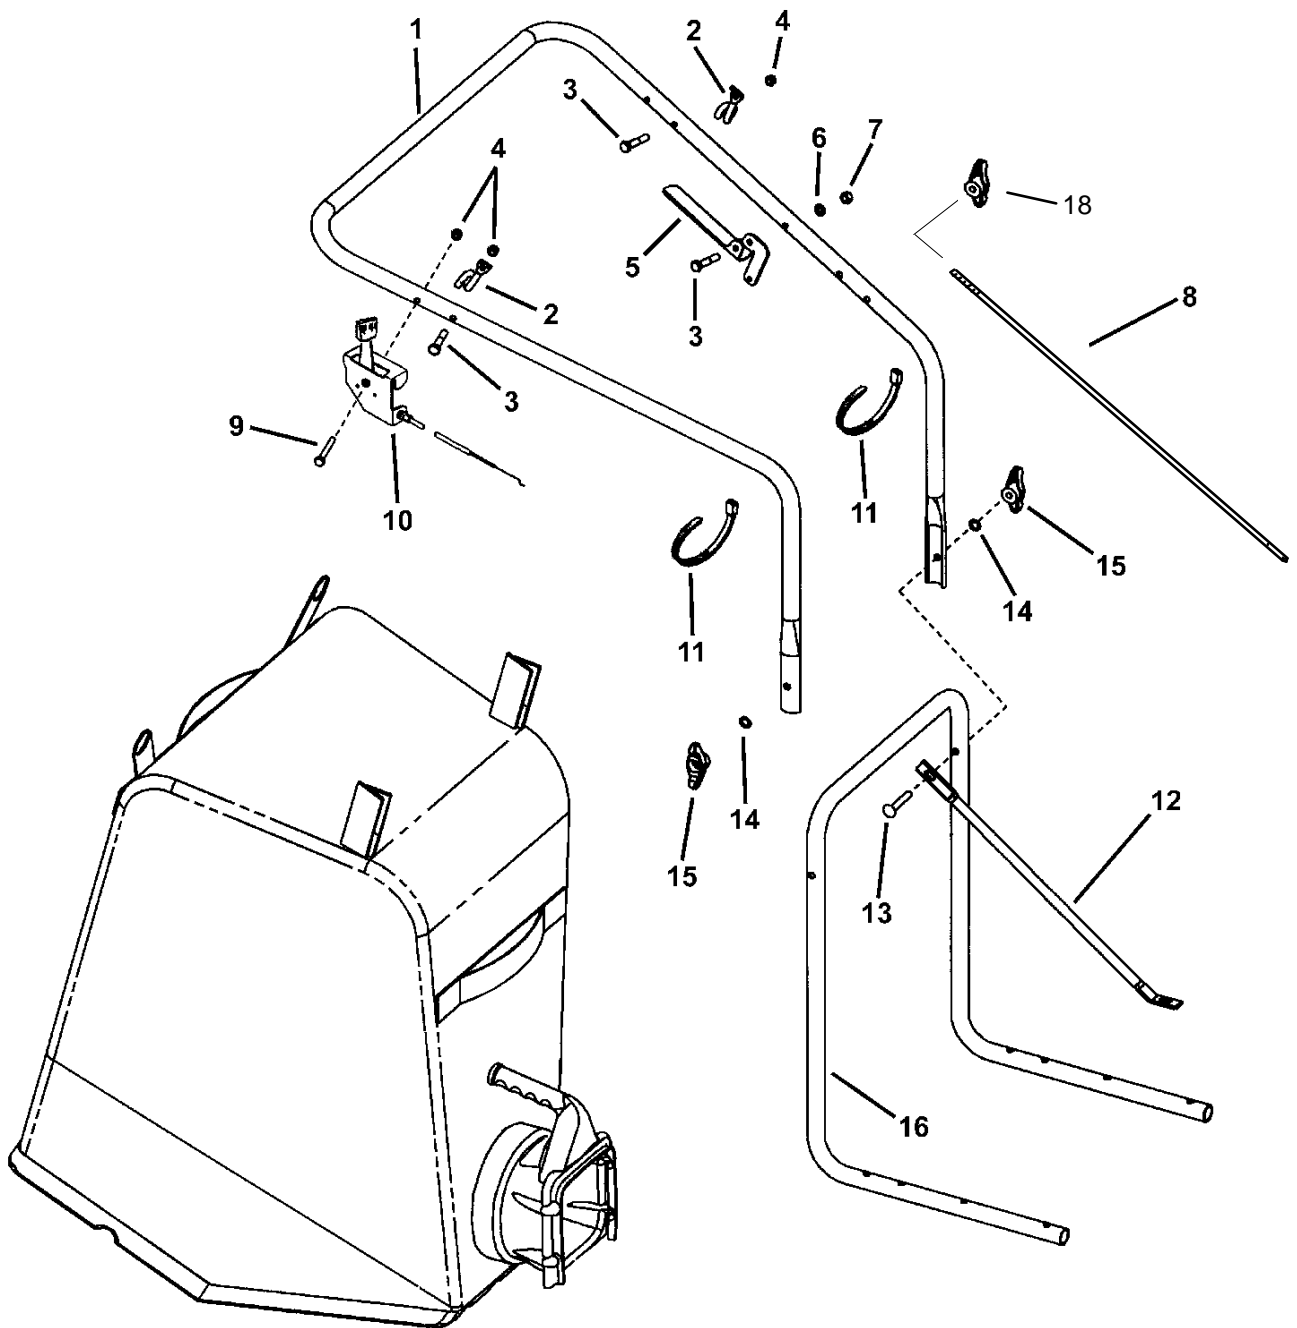

17 BAG ASSEMBLY
 NOTE: BAG COMPONENTS
 ARE NOT SOLD SEPARATELY.

HANGLES, CONTROLS, BAG

Item	Part No	Qty	Description	Note
1	7075801	1	HANDLE, Upper	<i>Was ASSY 7058669 Included Foam Grip, Part No. 26216</i>
2	7022779	2	GUIDE, Pull Rope	
3	7079577	3	SCREW, 1/4-20 x 1-1/2" Hex Head Cap, GR5	
4	7076978	5	NUT, 1/4-20 Hex Nyloc	
5	7075800	1	HANDLE, Height Adjust	
6	7091315	1	WASHER, 5/16" Split Lock	
7	7091511	1	NUT, 5/16-18 Hex, GR5 or B	
8	3092638	1	Rod, Height Adjustment	
9	7090505	1	SCREW, 1/4-20 x 2" Hex Head Cap, GR5	
10	7075838	1	CABLE, Throttle, B&S	
11	7012080	3	CABLE TIE, 7"	
12	7075891	2	BRACE, Handle	
13	7091930	2	BOLT, 5/16-18 x 2" Square Neck Carriage, GR5	
14	7090391	2	WASHER, 5/16" Internal Tooth Lock	
15	7035744	2	KNOB, 5/16-18 Wing (Black)	
16	7075803	1	HANDLE, Lower	
17	7058942	1	* ASSEMBLY, Vacuum Bag	<i>Includes 7075805, 7075837 & 7075918</i>
18	071294	1	KNOB (Black)	