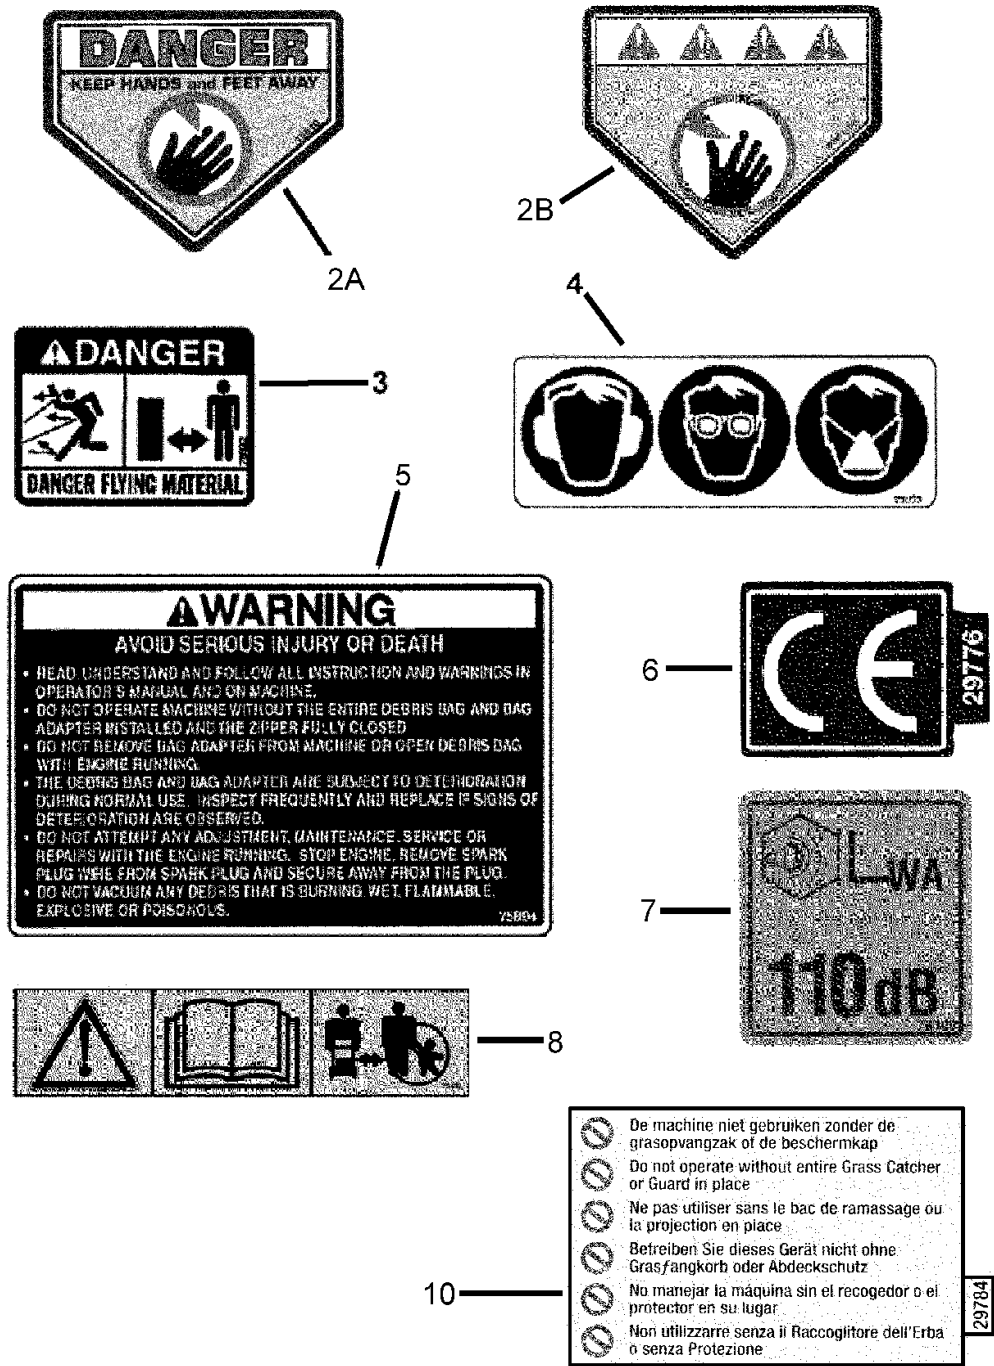

Footnotes:

Note: * Purchase engine & engine parts other than those listed, from engine service outlets.

DECALS

Item	Part No	Qty	Description	Note
2A	7013010	1	DECAL, Danger, Cut Finger	
2B	7022841	1	DECAL, WARNING	<i>Euro models only</i>
3	7075892	1	DECAL, Thrown Objects	
4	7075893	1	DECAL, Personal Protection	
5	7075894	1	DECAL, Warning, Vacuum	
6	7029776	1	DECAL, Euro Community (CE)	<i>Euro models only</i>
7	7074329	1	DECAL, SOUND 110	<i>Euro models only</i>
8	7073462	1	DECAL, Caution Symbols	<i>Euro models only</i>
10	7029784	1	DECAL, DK/Chute INT'L Warning	<i>Euro models only</i>
		1	MANUAL, OPS, Leaf VAC	<i>7050477 Not shown</i>
		1	MANUAL, OPS, Euro Leaf Vacuum	<i>7050467 Not shown, Euro models only</i>
		1	MANUAL, Eng. B&S QUANT XM 98 EPA/CARB	<i>46287 Not shown</i>
		1	MANUAL, Eng. B&S QUANT EURO 98 EPA/CARB	<i>46289 Not shown, Euro models only</i>
		1	INSTRUCTION, Decal Placement - Vacuum	<i>7078131 Not shown</i>
		1	INSTRUCTION Sheet, Vac Bag Sub Assy.	<i>7075965 Not shown</i>
		1	INSTRUCTIONS, Vac Assy.	<i>7075966 Not shown</i>
		1	DECLARATION of Conformity, ESV25650B, MY05	<i>7050471 Not shown, Euro models only</i>
		1	WARRANTY, Limited Sheet	<i>1676941 Not shown</i>