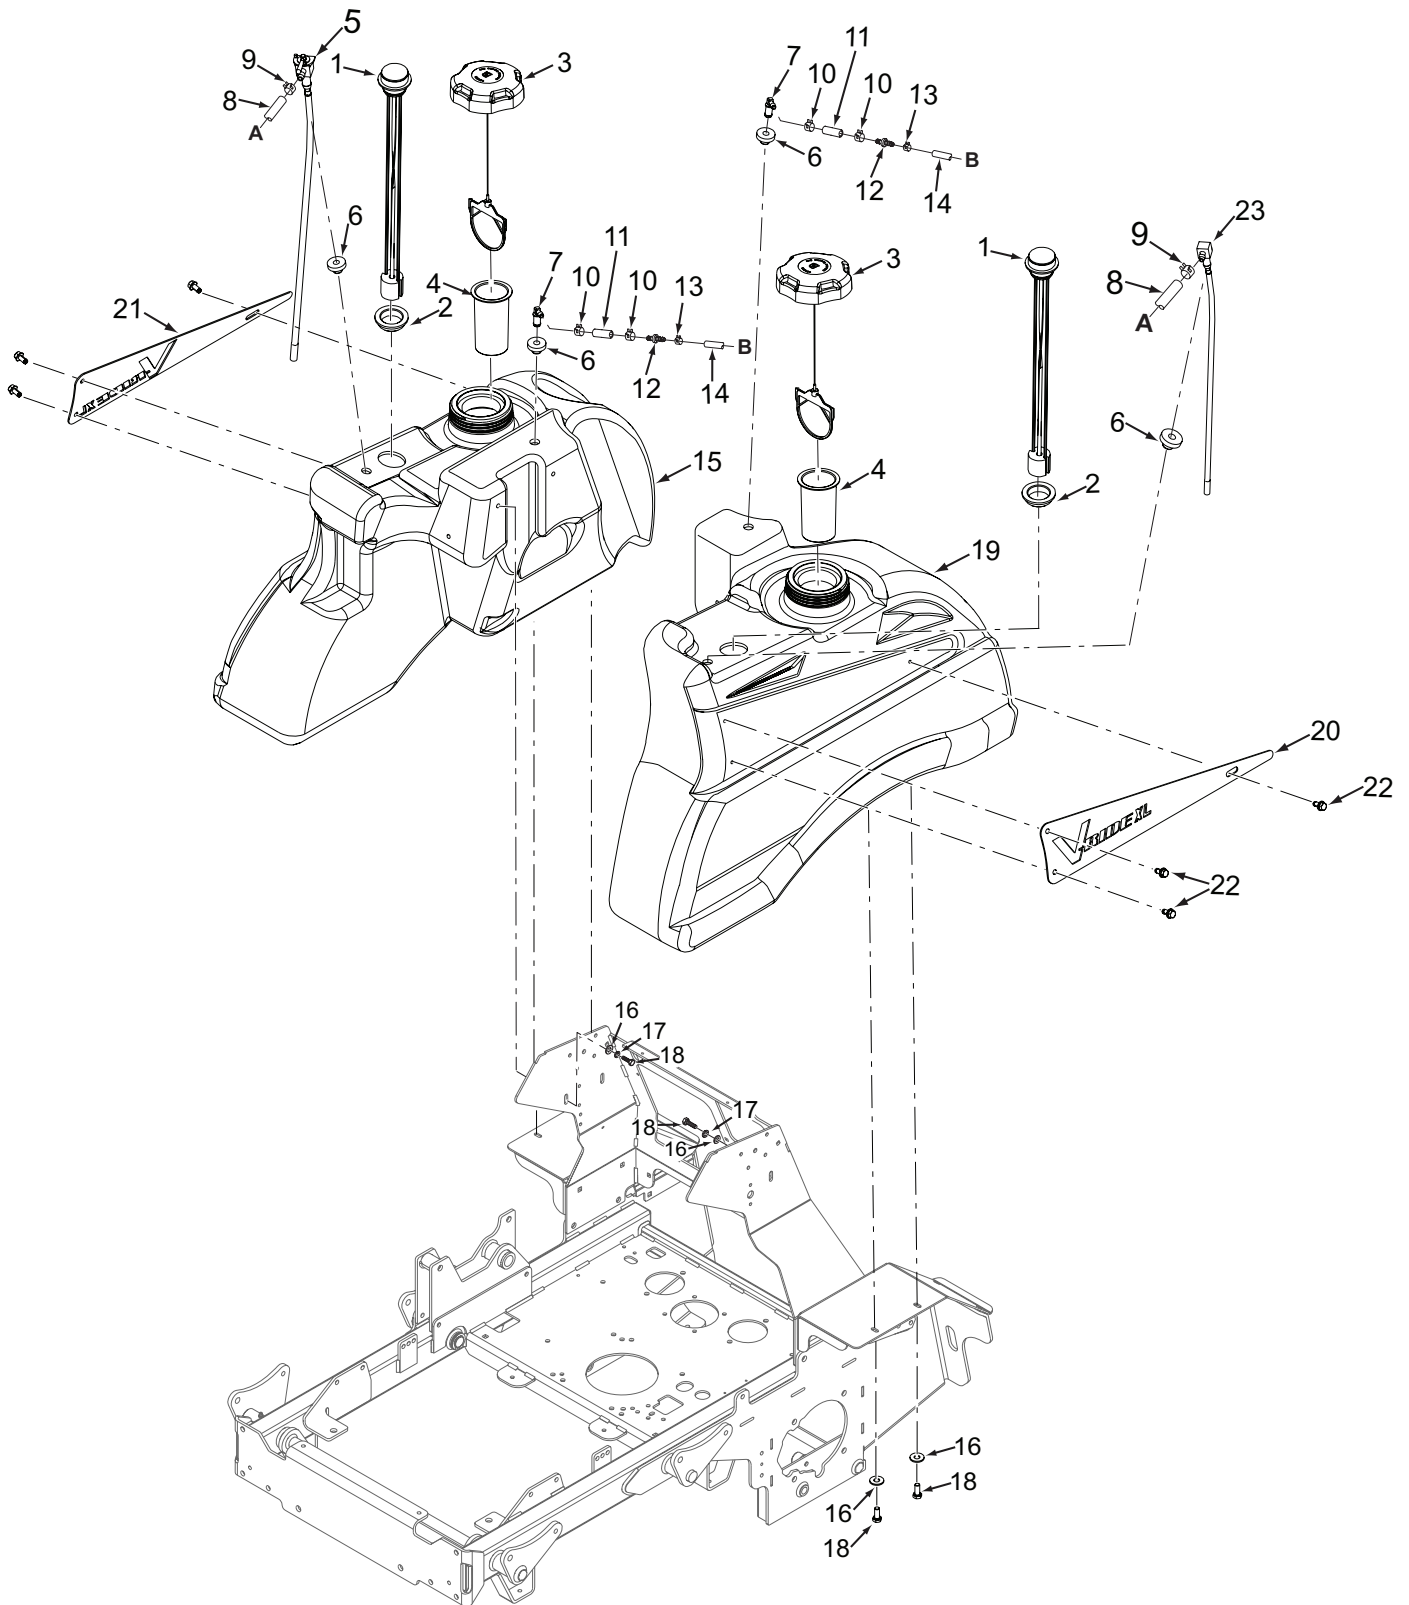

SVRXL FUEL SYSTEM

SVRXL FUEL SYSTEM

Ref. No.	Part No.	Description
1	487689	Fuel Gauge Assy., 14.6" (32) (Incl. #2)
2	484242	Seal, Fuel Gauge
3	484286	Fuel Cap, Tethered
	484297-01	Fuel Cap, Tethered - CA models only
4	484279-03	Tube, Fuel Tank Insert
5	487802	Valve, Fuel Shutoff (32)
6	482571	Bushing, .56 Viton
7	486852	Remote Vent
8	483617	Fuel Hose, 1/4" ID (order by inch)
9	48059-01	Clamp, Fuel Hose
10	48059-02	Clamp, Fuel Hose 7/32" ID
11	484347	Hose, Vapor Recovery 1/4" (order by inch)
12	484343-01	Mender, 1/4 x 3/16 w/.02 Hole

Ref. No.	Part No.	Description
13	48059-05	Clamp, Vapor Recovery Hose 3/16"
14	484345-16	Hose, Vapor Recovery 3/16" (order by inch)
15	463555	Fuel Tank Assy. RH, (Incl. #1,2,5,6,7, 15, 28)
16	04040-15	Washer, Flat 5/16-.375 x .875 x .083
17	04030-03	Washer, Lock 5/16"
18	04001-08	Bolt, Hex Head 5/16-18 x 3/4"
19	463554	Fuel Tank Assy. LH, (Incl. #1,2,5,6,7, 26, 28)
20	429564	Plate, LH Tank
21	429565	Plate, RH Tank
22	04139-01	Hex Head Capscrew, 1/4-20 x 1/2"
23	487691	Fuel Pickup Line