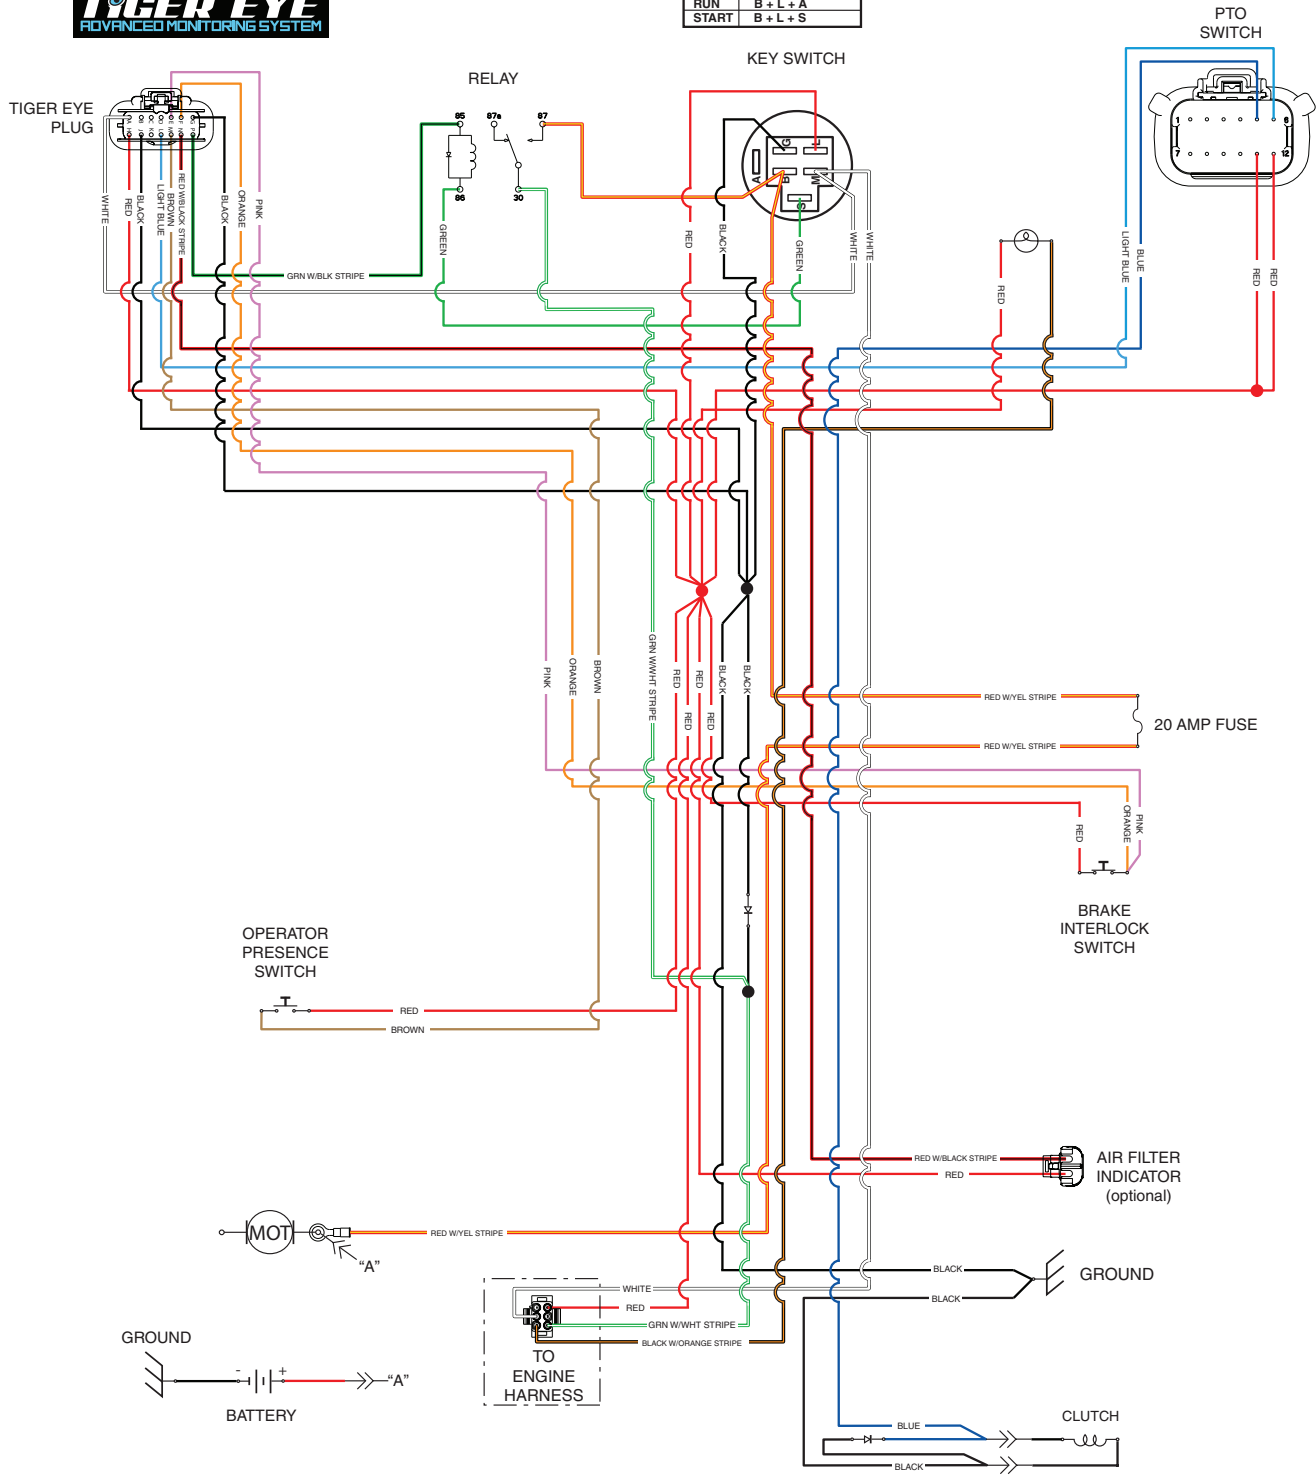

7

13

9

10

11

12

14

15

REPLACEMENT DECALS AND INFORMATION PLATES

Ref. No.	Part No.	Description
1	483402	Decal, Warning - Belt Cover
2	483405	Decal, Warning
3	487729	Decal, Belt Cover
	485871	Decal, Belt Cover - EFI
4	483200	Decal, 52V
	483201	Decal, 61V
5	483505	Decal, Spinning Blades
6	485403	Decal, Metalcraft - USA
7	487699	Decal, Deck Height - Outer
8	483406	Decal, Warning - Knives
9	484453	Decal, Scag Heavy Duty Commercial
10	487730	Decal, Instrument Panel - SVRXL
11	486498	Decal, SVRII Replacement Parts
12	485517	Decal, Belt Routing - SVRII-32A/36A
	485518	Decal, Belt Routing - SVRII-48V, SVRII-52V & SVRII-61V
13	487698	Decal, Deck Height - Inner
14	487804	Decal, Upper Engine Belt
15	487803	Decal, Lower Engine Belt

SVR11 ELECTRICAL SCHEMATIC - ELECTRIC START MODELS (shown with Key Off, PTO Off, Park Brake Applied, OPC Disengaged)

Position	Key Switch Legend
OFF	G + M + A
RUN	B + L + A
START	B + L + S

Position	PTO Switch Legend
ON (UP)	
DOWN (OFF)	

SVRXL - Briggs & Stratton 40BV EFI ELECTRICAL SCHEMATIC (shown with Key Off, PTO Off, Park Brake Applied, OPC Disengaged)

Briggs & Stratton 40BV-EFI ENGINE ADAPTER ELECTRICAL SCHEMATIC