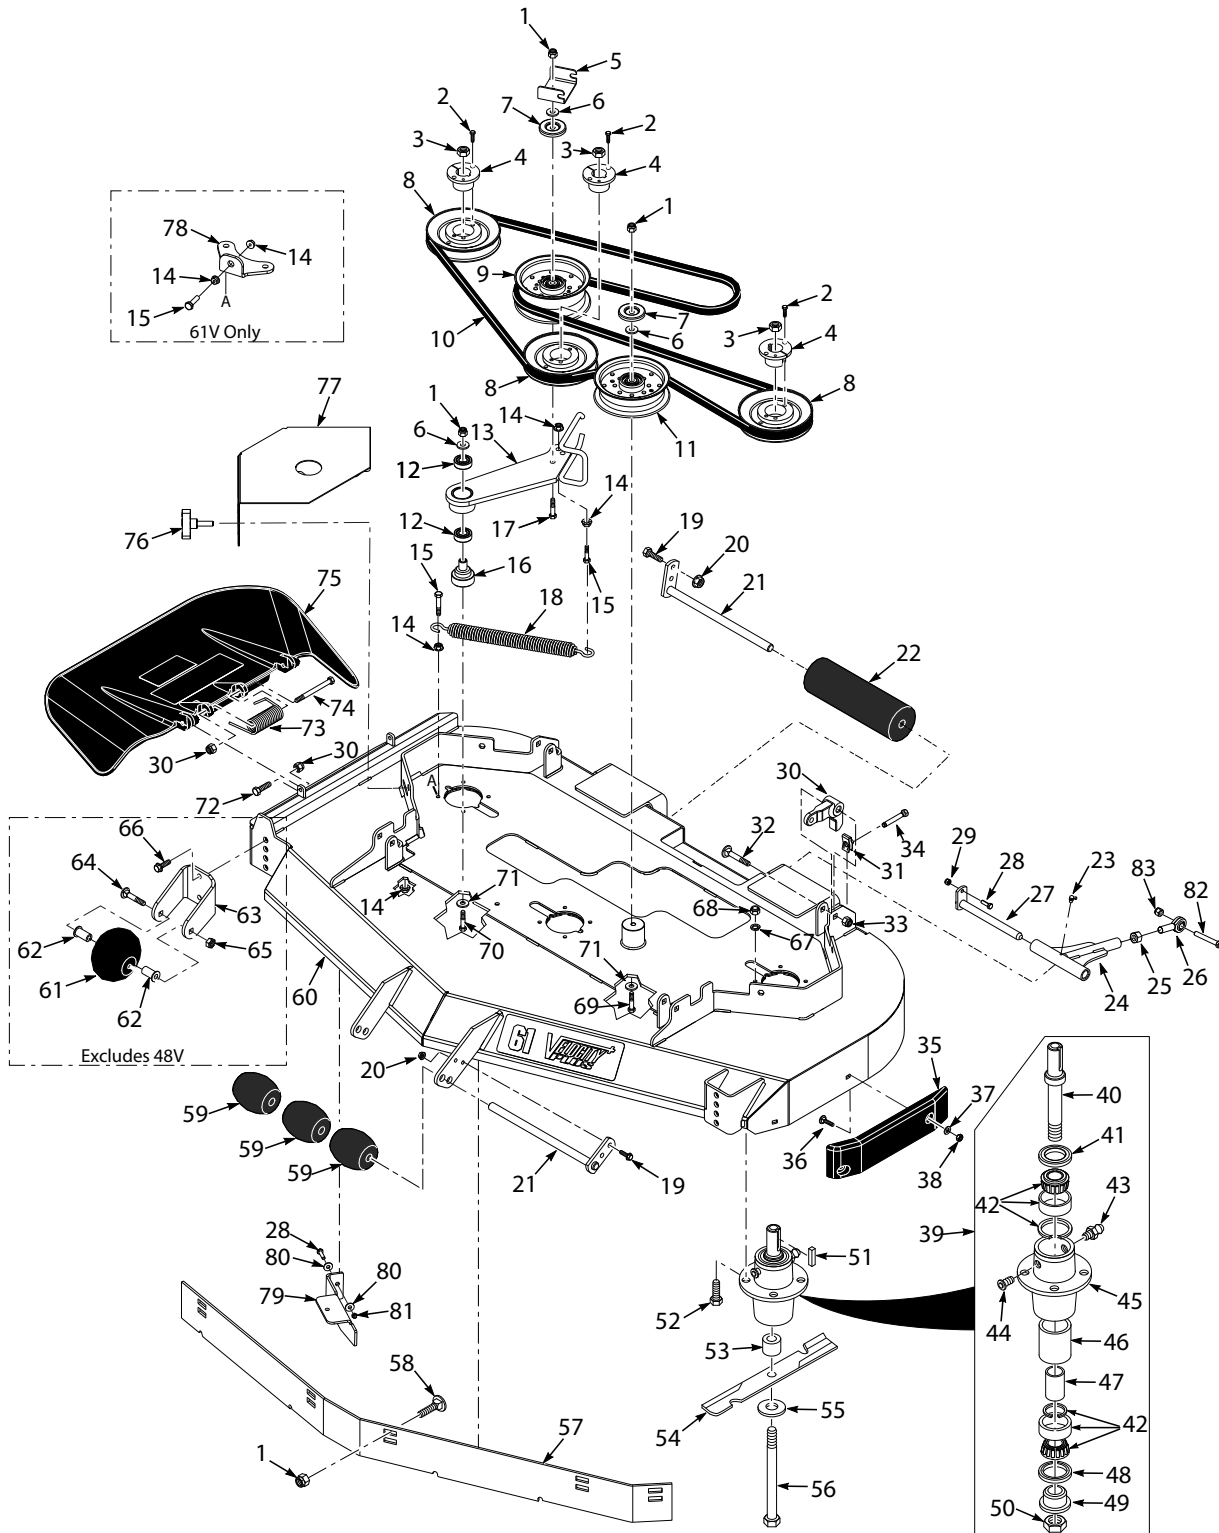

SVRXL - 52V, 61V, 72V CUTTER DECK

ILLUSTRATED PARTS LIST

SVRXL - 52V, 61V, 72V CUTTER DECK

Ref. No.	Part No.	Description
1	04021-09	Nut, Elastic Stop 3/8-16
2	04001-172	Bolt, Hex Head 1/4-20 x 1" Gr.8
3	04020-09	Nut, 5/8-11
4	48926	Tapered Hub
5	424615	Bracket, Belt Guide
6	04043-04	Washer, Flat 3/8-.391 x .938 x .105 HD
7	424367	Dust Shield
8	487786	Pulley, 6.45" Dia. - 52V
	487787	Pulley, 7.5" Dia - 61V
	487788	Pulley, 8.75" Dia - 72V
9	483210	Pulley, 5" Idler
10	487789	Belt, Cutter Deck - 52V
	487790	Belt, Cutter Deck - 61V
	487791	Belt, Cutter Deck - 72V
11	483215	Pulley, 5" Idler
12	48224	Bearing
13	463609	Idler Arm Assy. - 52V (Incl. #12)
	463610	Idler Arm Assy. - 61V (Incl. #12)
	463611	Idler Arm Assy. - 72V (Incl. #12)
14	04019-04	Nut, Serrated Flange 3/8-16
15	04001-136	Bolt, Hex Head 3/8-16 x 1-1/2" Gr.8
16	43681	Pivot, Idler
17	04001-62	Bolt, Hex Head 3/8-16 x 3-1/4"
18	484020	Spring
19	04001-09	Bolt, Hex Head 5/16-18 x1"
20	04117-01	Nut, Flange Elastic Stop 5/16-18
21	45944	Shaft Weldment
22	48038	Guide Roller
23	48114-08	Grease Fitting, 90 Degree
24	463552	Pusharm Assy, LH
	463553	Pusharm Assy, RH
25	04020-16	Nut, 5/18 - 18
26	48763	Rod End, 5/8 Male RH
27	451240	Shaft Weldment, Pusharm Mounting
28	04001-09	Bolt, Hex Head 5/16-18 x 1"
29	04021-10	Nut, Elastic Stop 5/16-18
30	485528	Lever, Deck Level
31	04110-03	U-Nut, 3/8-16
32	04003-42	Bolt, Carriage 7/16-14 x 2-1/4"
30	04021-11	Nut, Elastic Stop 7/16-14
34	04107-05	Bolt, Hex Head 3/8-16 x 2-1/2" Special Lock
35	483176	Pad, Wear
36	04003-12	Bolt, Carriage 5/16-18 x 3/4"
37	04040-04	Washer, Flat 5/16-.344 x .688 x .065
38	04021-04	Nut, Center Lock 5/16-18
39	461663	Spindle Assembly
40	43589	Spindle Shaft
41	481024	Seal, Cutter Spindle
42	481022	Bearing, Tapered

Ref. No.	Part No.	Description
43	48114-04	Grease Fitting
44	487661	Relief Fitting, Cutter Spindle
45	43644	Spindle Housing
46	43312	Spacer, Outside
47	43296	Spacer, Inside
48	481025	Seal, Cutter Spindle
49	43297	Spindle Bushing
50	481035	Nut, 1.06 - 18
51	04063-08	Key, 1/4 x 1/4 x 2"
52	04001-176	Bolt, Hex Head 5/16-18 x 1-3/4" Gr.8
53	43590	Spacer, Spindle Bottom
54	482878	Cutter Blade, 18" (52V)
	482881	Cutter Blade, 21" (61V)
	482882	Cutter Blade, 21" (72V)
55	04043-06	Washer, Flat 5/8-.688 x 1.75 x .134 HD
56	04001-41	Bolt, Hex Head 5/8-11 x 9-1/2"
57	424840	Baffle, Flange - 52V
	424841	Baffle, Flange - 61V
	424917	Baffle, Flange - 72V
58	04003-23	Bolt, Carriage 3/8-16 x 1"
59	482295	Wheel, Anti-Scalp
60	463601	Cutter Deck w/Decals - 52V
	463602	Cutter Deck w/Decals - 61V
	463603	Cutter Deck w/Decals - 72V
61	481632	Wheel, Anti-Scalp (Incl. #64)
62	487033-01	Bushing, Bronze
63	427865	Bracket, Anti-Scalp Wheel
64	04003-26	Bolt, Carriage 3/8-16 x 4"
65	04021-05	Nut, Center Lock 3/8-16
66	04017-27	Bolt, Hex Head Serrated Flange 3/8-16 x 1"
67	04030-03	Washer, Lock 5/16"
68	04021-22	Nut, Elastic Stop 5/16-18 Gr. 8
69	04001-47	Bolt, Hex Head 3/8-16 x 5"
70	04001-62	Bolt, Hex Head 3/8-16 x 3-1/4"
71	04041-38	Washer, Flat 3/8-.406 x 2.25 x .1875
72	04001-12	Bolt, Hex Head 5/16-18 x 1-3/4"
73	483378	Spring, Discharge Chute
74	04001-154	Bolt, Hex Head 5/16-18 x 4-3/4"
75	461845	Discharge Chute Assy. - 52V
	461846	Discharge Chute Assy. - 61V
	462132	Discharge Chute Assy. - 72V
76	481625-01	Knob w/Stud
	04110-03	U-Nut, 3/8-16 (not shown)
77	429689	Belt Cover, LH, RH - 52V
	429658	Belt Cover - LH, RH - 61V
	429681	Belt Cover, LH - 72V
	429692	Belt Cover, RH - 72V
78	427399	Anchor Bracket -
79	424677	Turbo Baffle - 52V
	424209	Turbo Baffle - 61V, 72V
80	04040-15	Washer, Flat 5/16-.375 x .875 x .083
81	04021-10	Nut, Elastic Stop 5/16-18
82	04021-13	Bolt, Hex Head 3/8 - 16 x 2.5"
83	04001-79	Nut, Elastic Stop 5/8 - 11