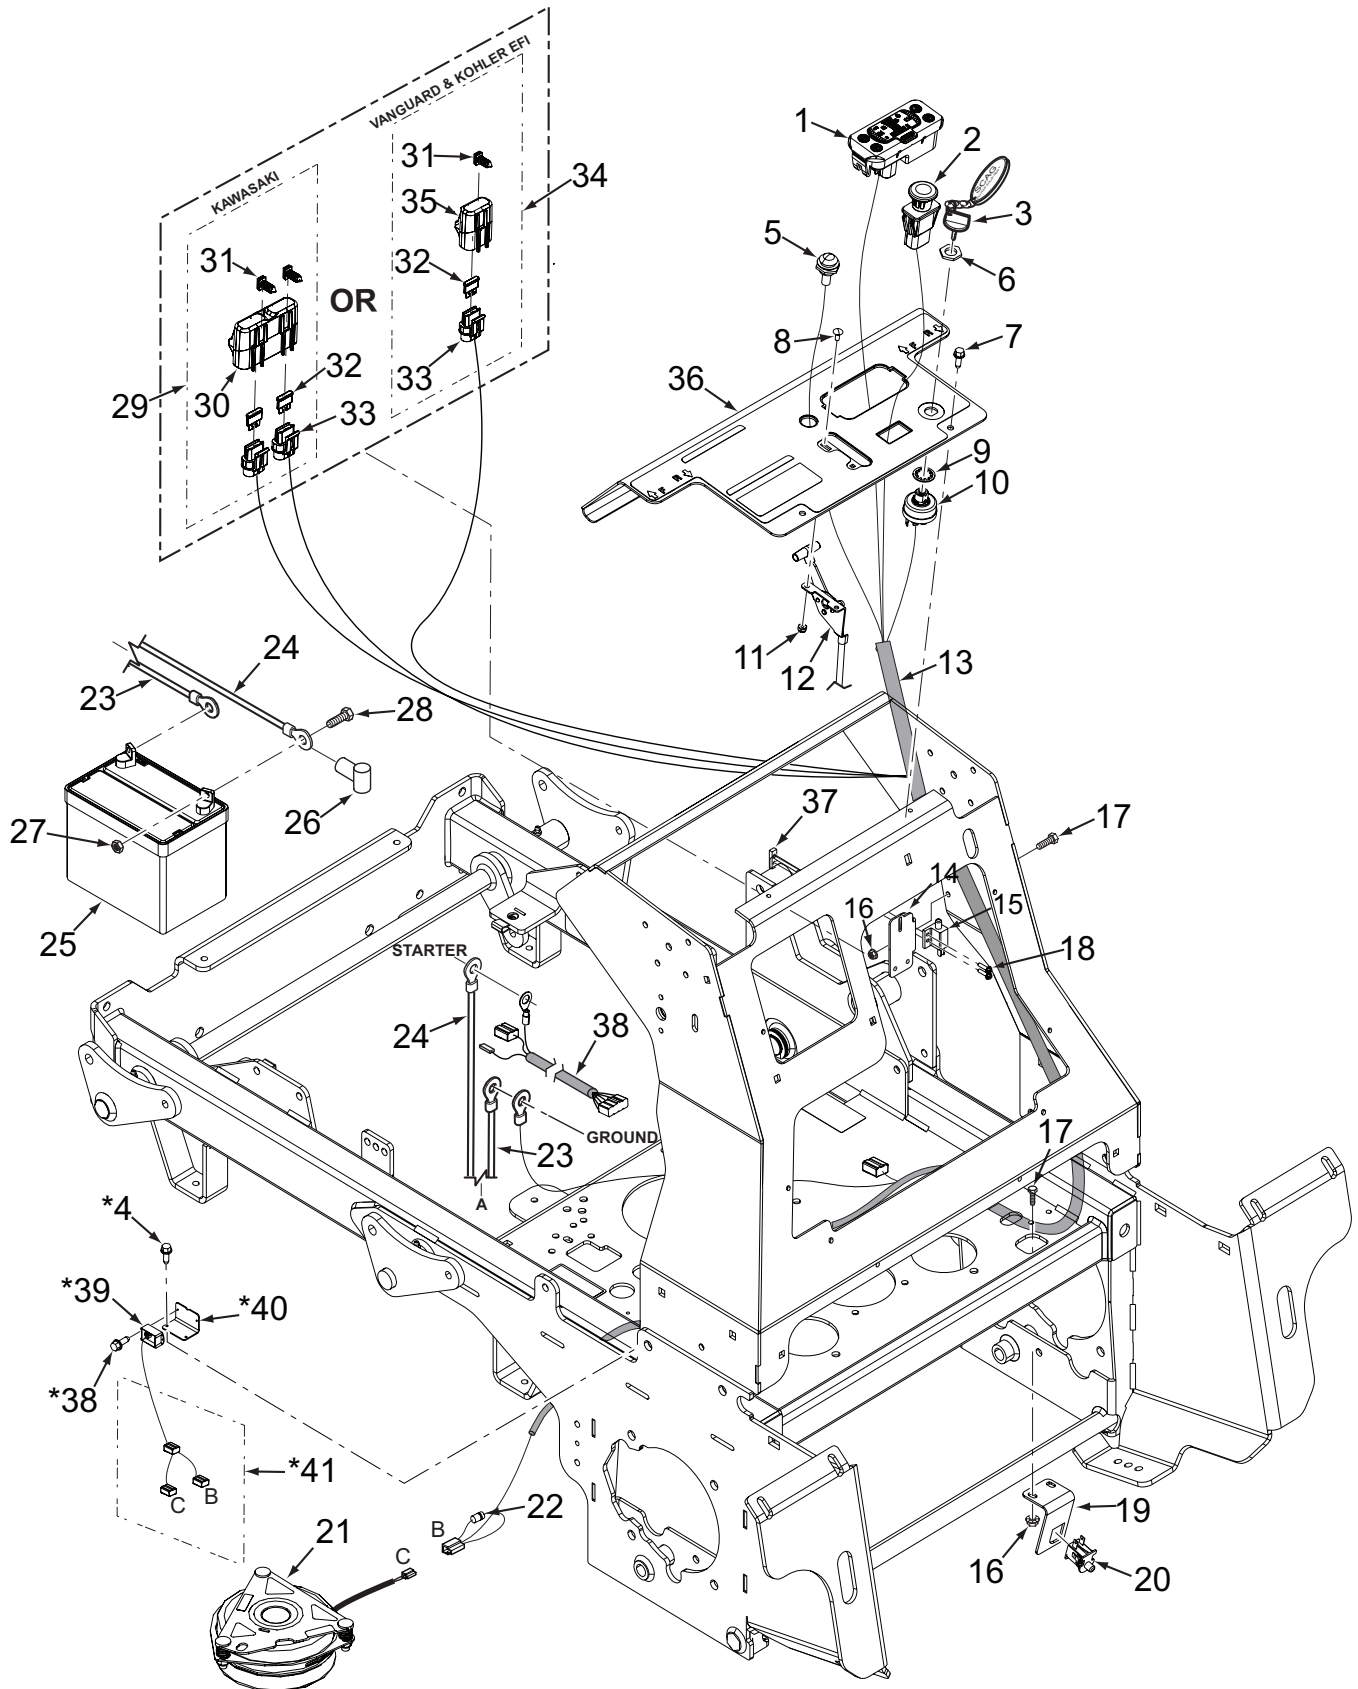

SVRXL ELECTRICAL SYSTEM

SVRXL ELECTRICAL SYSTEM

Ref. No.	Part No.	Description
1	484721	Tiger Eye, Cluster Gauge
2	485833	Switch, PTO
3	462069	Key Assy., w/Fob
4	*04011-11	Screw, #10-32 x .56 Shakeproof
5	481182	Indicator Light (EFI models only)
6	48017-04	Nut, Special 5/8-32
7	04011-14	Screw, 1/4-20 x 3/4" Taptite
8	04003-43	Bolt, Carriage #10-24 x 1/2"
9	48017-03	Washer, Lock 5/8" Internal Tooth
10	48798	Switch, Key
11	04021-26	Nut, Elastic Stop #10-24
12	486873	Throttle Control, Briggs & Stratton & Kawasaki
	483975	Throttle Contro, Kohler
13	486827	Wire Harness, SVR11-E Gov
	487036	Wire Harness, S40BV-EFI
14	427269	Bracket, Neutral Switch
15	481637	Switch, N/O
16	04019-02	Nut, Serrated Flange 1/4-20
17	04001-01	Bolt, Hex Head 1/4-20 x 3/4"
18	04010-12	Screw, #10-32 x 3/4" Taptite
19	428491	MTG Bracket, Operator Presence
20	48717	Switch
21	486913	Clutch w/Tag GT3.5--FE05 (25FX, 26CV-EFI, 31FX, 38FX-EFI, 37BV-EFI,38CV-EFI & 40BV-EFI)
22	483958	Diode, 600V - 6A
23	48029-24	Battery Cable, 39" Black
24	48029-30	Battery Cable, 44" Red w/Braid
25	483665	Battery, 350 CCA (not available through Scag)
26	48126	Rubber Boot
27	04020-02	Nut, 1/4-20
28	04001-01	Bolt, Hex Head 1/4-20 x 3/4"
29	483642	Double Fuse Assy, (Incl. #30, 31, 32, 33)
30	483571	Cover, Sealed Double
31	482588	Clip, Wire
32	48298	Fuse, 20 Amp
33	483629	Fuse Holder
34	485739	Single Fuse Assy. (Incl. #31, 33, 35)
35	483643	Cover, Sealed Single
36	487730	Control Panel w/Decal
37	422373	Plate, Threaded
38	486139	Wire Harness Adapter - Briggs & Stratton 37BV-EFI
	485678	Wire Harness Adapter - Kawasaki FX & 24FT
39	486321	Soft Start Module, Clutch
40	*428497	Mounting Bracket, Soft Start Module
41	*486325	Wire Harness, Soft Start
**	485568	Power Plug, 12V

* Used on Kawasaki 38FX-EFI, Kohler 28CV-EFI, Briggs & Stratton 37BV-EFI & 40BV-EFI Only

** Not Shown