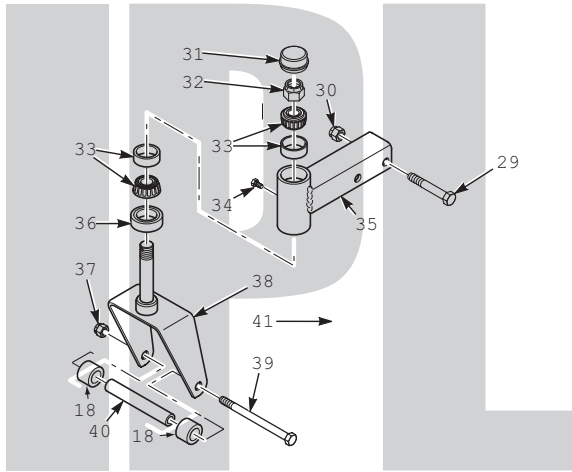

SCAG® POWER EQUIPMENT

ILLUSTRATED PARTS MANUAL