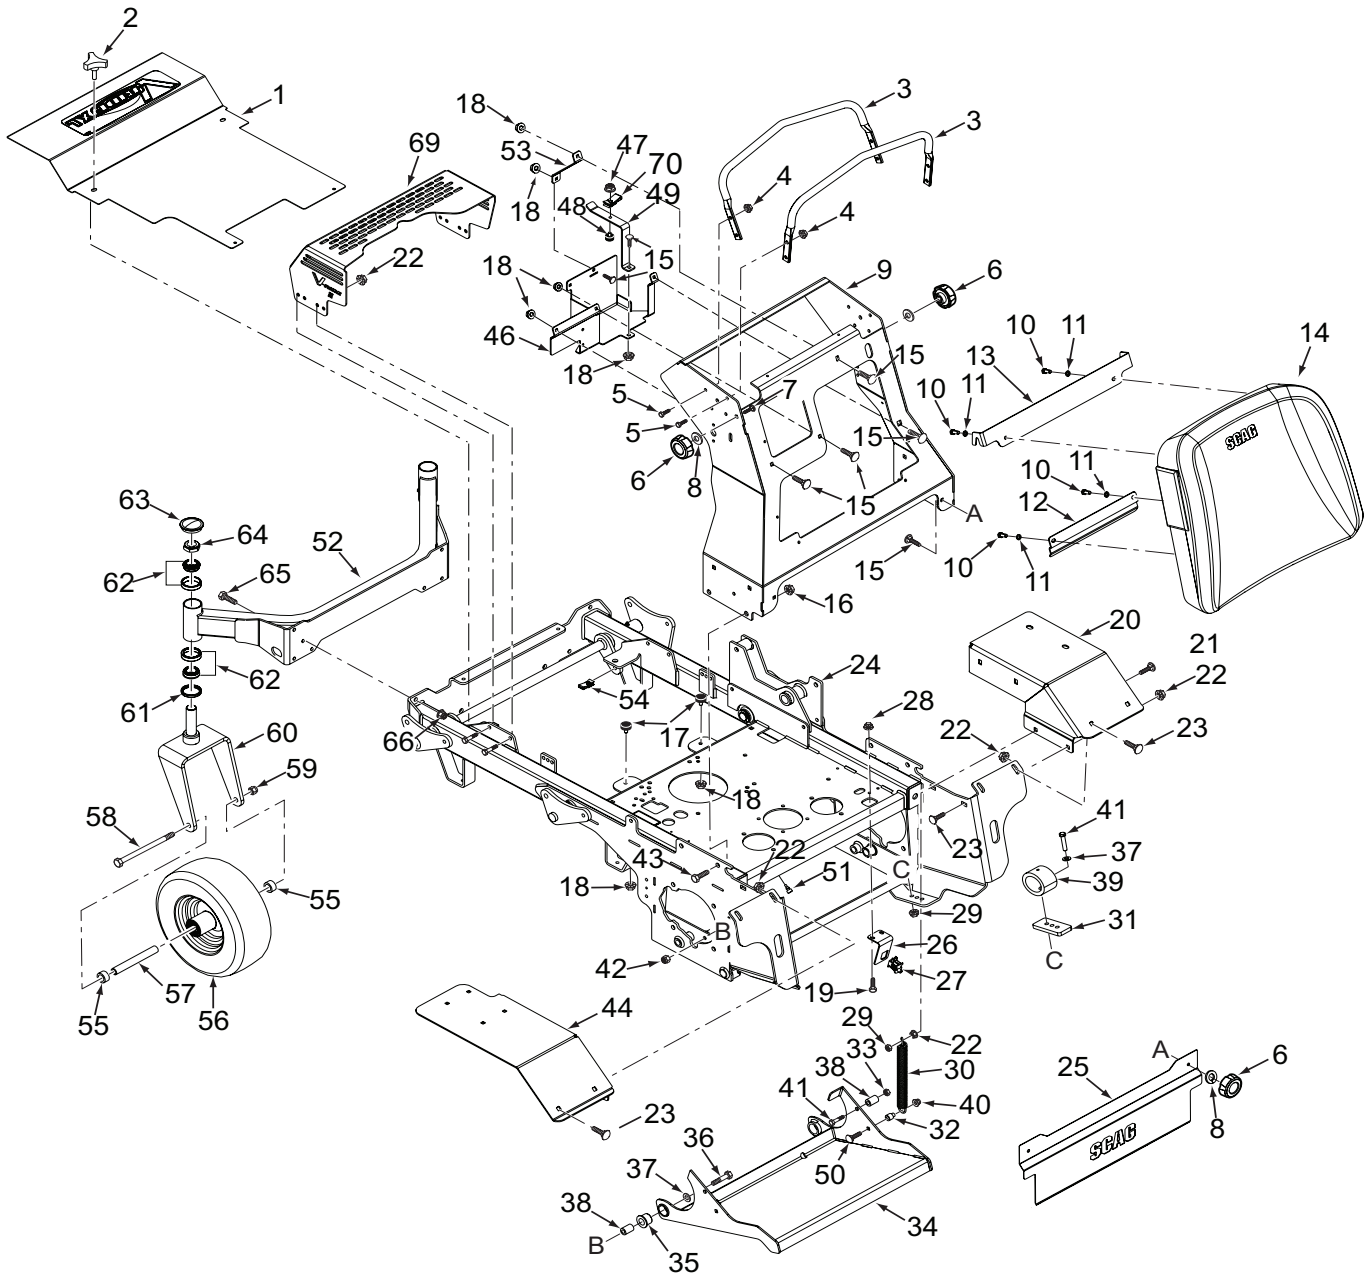

SVRXL SHEET METAL COMPONENTS

SVRXL SHEET METAL COMPONENTS

Ref. No.	Part No.	Description
1	494214	Belt Cover w/Decals
2	481625-01	Knob w/Stud
3	427189	Reference Bar
4	04019-03	Nut, Serrated Flange 5/16-18
5	04001-08	Bolt, Hex head 5/16-18 x 3/4"
6	481885-06	Knob, 5/16-18
7	04003-04	Bolt, Carriage 5/16-18 x 1"
8	04024-03	Nut, Push-On 5/16
9	453252	Handlebar Weldment
10	04001-08	Bolt, Hex head 5/16-18 x 3/4"
11	04030-03	Washer, Lock 5/16"
12	427292	Bracket, Knee Pad - Lower
13	427289	Bracket, Knee Pad - Upper
14	463291	Operator Pad Assy, SVRXL (INCL. 10,11,12,13)
15	04003-12	Bolt, Carriage 5/16-18 x 3/4"
16	04112-05	Nut, Spiral Lock 1/2-13
17	481284	Rubber Bumper
18	04019-03	Nut, Serrated Flange 5/16-18
19	04001-01	Bolt, Hex Head 1/4-20 x 3/4"
20	429603	Fender, RH
21	04003-05	Bolt, Carriage 3/8-16 x 1-1/2"
22	04019-04	Nut, Serrated Flange 3/8-16
23	04003-31	Bolt, Carriage 3/8-16 x 3/4"
24	463367	Mainframe Assy. - SVRXL
25	429654	Guard, Foot -SVRXL
26	428491	Switch Bracket, OPC Switch
27	48717	Switch, OPC - SVRXL
28	04019-02	Nut, Serrated Flange 1/4-20
29	04117-02	Nut, Flange Elastic Stop 3/8-16
30	48755	Spring
31	428526	Riser, Bumper
32	43602	Spacer
33	04021-05	Nut, Elastic Stop 3/8-18
34	463562	Footplate Assy, SVRXL (Incl. #35)
35	486834	Bearing
36	04001-45	Bolt, Hex Head 3/8-16 x 2"
37	04041-07	Washer, Flat 3/8-.391 x .938 x .105
38	43572	Spacer
39	486758	Isolator, Footplate
40	04117-01	Locknut w/flange Elastic Stop

Ref. No.	Part No.	Description
41	04001-21	Bolt, Hex Head 3/8-16 x 1-3/4"
42	04021-09	Nut, Elastic Stop 3/8-16
43	04017-36	Bolt, Hex Head Serrated Flange 1/2-13 x 1"
44	429602	Fender, LH
45	04110-01	U-Nut 1/4 - 20
46	429835	Battery Box, Tray
47	04019-03	Nut, Serrated Flange 5/16-18
48	481284	Bumper, Rubber
49	429836	Strap, Battery Box
50	04003-38	Carriage Bolt 5/16-18 x 1-1/2"
51	485846	Bumper, Plug
52	453440	Caster Support Weldment (52)
	453441	Caster Support Weldment (61)
	453442	Caster Support Weldment (72)
53	429837	Support Strap, Battery Box
54	04110-04	U-Nut 3/8-16
55	43584	Spacer, Caster Wheel
56	9277	Caster Wheel Assy., 13 x 5 (52)
	9278	Caster Wheel Assy., 13 X 6.5 (61)
57	43581	Sleeve, Caster Wheel (52)
	43583	Sleeve, Caster Wheel (61)
58	04001-134	Bolt, Hex Head 1/2-13 x 7-1/2" (52)
	04001-167	Bolt, Hex Head 1/2-13 x 9-1/2" (61)
59	04021-07	Nut, Elastic Stop 1/2-13
60	453110	Yoke Weldment (52, 61, 72)
61	481025	Seal, 2" x 1.625 Bore
62	48668	Bearing
63	484195	Cap, Grease
64	04021-20	Nut, Elastic Stop 1" - 14 Jam
65	04001-28	Bolt, Hex Head 7/16-14 x 1-1/4"
66	04117-05	Nut, Flange Elastic Stop 7/16-14
67	04110-04	U-Nut, 3/8-16
68	04003-12	Bolt, Carriage 5/16-18 x 3/4"
69	429649	Heat Shield Muffler
70	48030-11	Cable Clamp