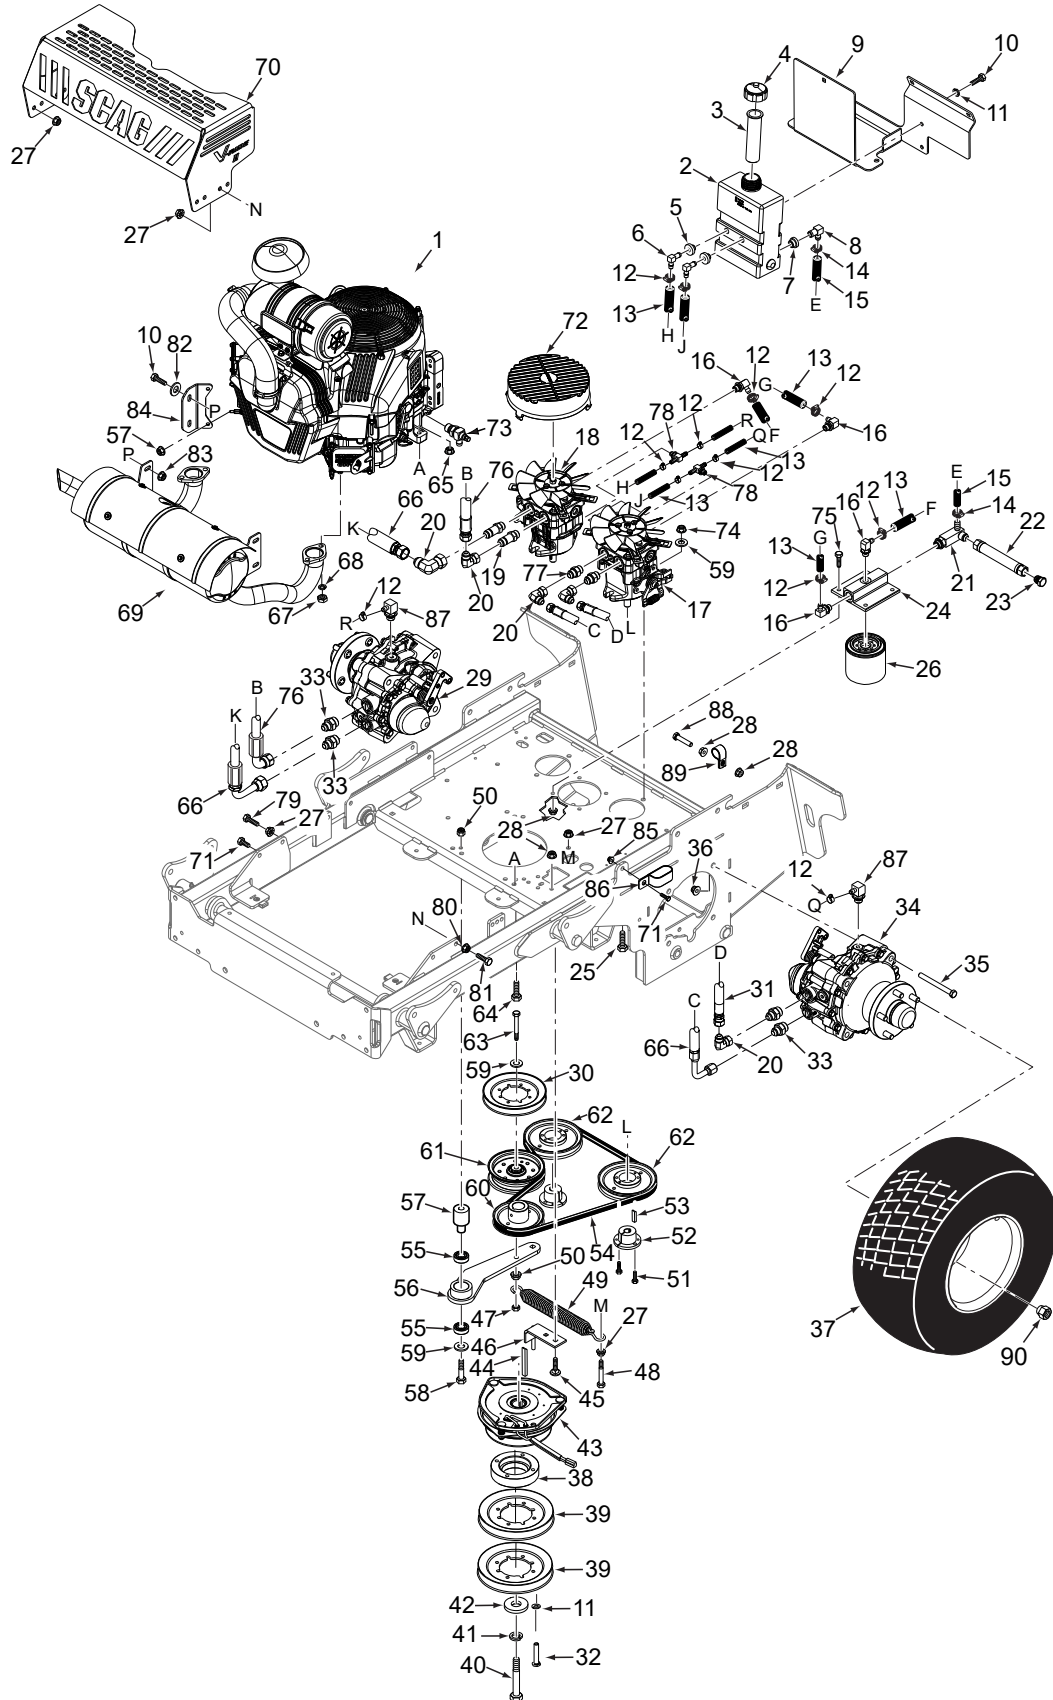

SVRXL HYDRAULICS AND ENGINE COMPONENTS

ILLUSTRATED PARTS LIST

SVRXL HYDRAULICS AND ENGINE COMPONENTS

Ref. No.	Part No.	Description
1	487604*	Engine, 40 BV-EFI, Briggs & Stratton
	486726*	Engine, 38 FX-EFI, Kawasaki
	487294*	Engine, 38 CV-EFI, Kohler
2	462946	Hydro Tank Assy., SVRXL (Incl. #3,4,5,6,7,8)
3	481507	Insert, Filler Neck
4	481164	Cap, Hydro Tank
5	482571	Bushing, .56 Viton
6	482572	Fitting, 90 Degree x .38 Hose
7	482573	Bushing, .78 Viton
8	482574	Fitting, 90 Degree x .50 Hose
9	429641	Tray, Battery Box
10	04001-08	Bolt, Hex Head 5/16-18 x 3/4"
11	04030-03	Washer, Lock 5/16"
12	48136-13	Clamp, Hose
13	48811	Hose, 3/8" Pushlock (order by inch)
14	48136-05	Clamp, Hose
15	48351	Hose, 1/2" Pushlock (order by inch)
16	482266-01	Elbow, 90 Degree - O-Ring
17	486914	Pump Assy. LH
18	486915	Pump Assy. RH
19	485830	Union, O-Ring to JIC
20	481203-02	Elbow, JIC Swivel
21	485847	Tee, 3/4 O-Ring
22	485870	Drain, Hose Assembly (Incl. #23)
23	48771-02	Plug, JIC 3/4-16 UNF
24	482417	Filter Head
25	04001-20	Bolt, Hex Head 3/8-16 x 1 1/2"
26	48462-01	Filter
27	04019-04	Nut, Serrated Flange 3/8-16
28	04019-03	Nut, Serrated Flange 5/16-18
29	487578	Wheel Motor, RH
30	486959	Pulley,
31	485792	Hose Assy., SVRII - 27.50
32	04002-33	Metric Hex Head Capscrew 1.25 X 15
33	48572-04	Tube, Union 1/2 x 3/4 - 16
34	487577	Wheel Motor, LH
35	04063-25	Key, Woodruff 5/16 x 1" (not shown)
36	04117-04	Nut, Flange Elastic Stop, 1/2-13
37	487739	Wheel Assy., 24 x 9.5 - 12 (4-Ply) (52)
	487806	Tire, 24 x 9.5 - 12 (52)
	487793	Rim w/Stem (52)
	487792	Wheel Assy., 24 x 12 - 12 (4-Ply) (61)
	485953	Tire, 24 x 12 -12 (4-Ply) (61)
	487742	Rim w/Stem (61)
38	431082	Hub, Clutch Pulley
39	486172	Pulley, Clutch 7.3
40	04102-08	Bolt, Hex Head, 7/16-20 X 1.50w/Patch
41	04030-05	Washer, Lock 3/8"
42	04041-28	Washer, Flat 7/16, .469 x 1.75 x .25
43	486913	Clutch, GT 3.5
44	04063-28	Key, 1/4 x 1/4 x 3-1/2"