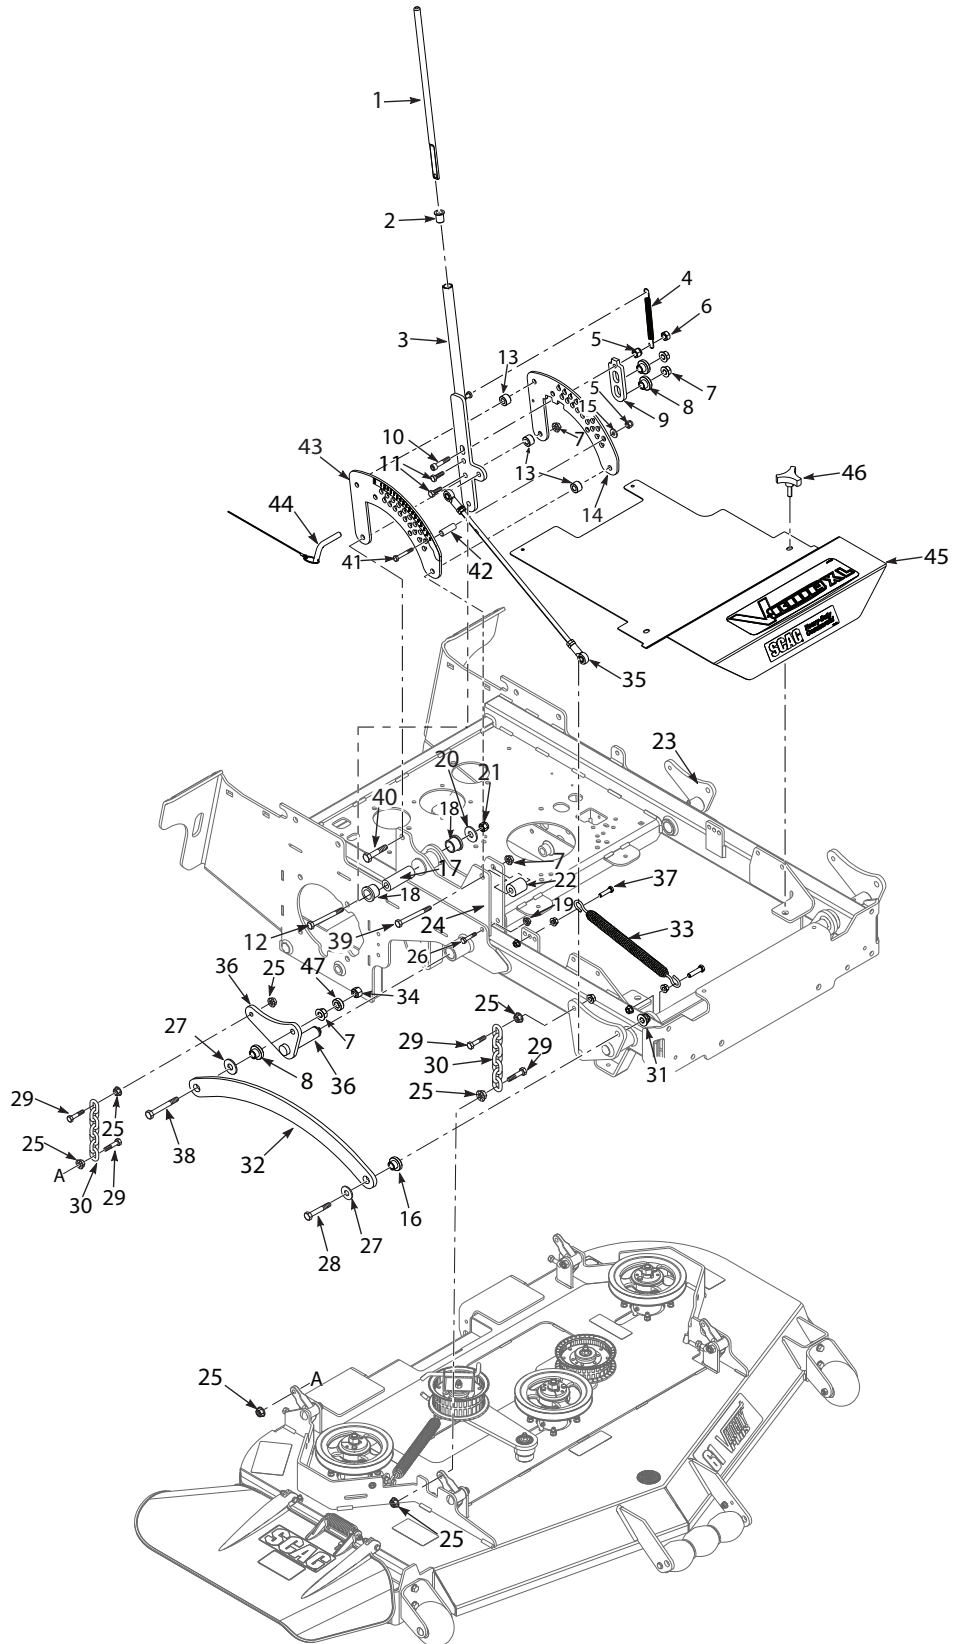

SVRXL CUTTER DECK CONTROLS

SVRXL CUTTER DECK CONTROLS

Ref. No.	Part No.	Description
1	431224	Rod, Actuator, Deck Latch
2	483453-14	Bearing, .625 ID
3	453257	Handle Weldment, Deck Latch
4	483600	Spring, Deck Latch
5	04021-09	Nut, Elastic Stop 3/8-16
6	04021-05	Nut, Center Lock 3/8-16
7	04019-06	Nut, Serrated Flange 1/2-13
8	431087	Bushing, Deck Lift
9	429732	Deck Latch, Outer
10	04015-41	Capscrew, Socket Head 3/8-16 x 1-3/4"
11	04001-183	Bolt, Hex Head 1/2-13 x 1-3/4"
12	04001-194	Bolt, Hex Head 1/2-13 x 4-1/4"
13	43806	Spacer, Deck Linkage
14	429582	Bracket, Deck Height
15	04041-07	Flatwasher, 3/8-.391 x .938 x .105
16	431088	Bushing, Deck Lift
17	43872	Sleeve, Pivot
18	483453-03	Bearing
19	04117-02	Nut, Elastic Stop, 3/8-16
20	04043-08	Washer, Flat, 1/2-.562 x 1.375 x .109 HD
21	04021-07	Nut, Elastic Stop 1/2-13
22	431054	Spacer, Decklift Pivot
23	453258	Arm Weldment, LH
24	463561	Deck Lift Pivot Assy. (Incl. #18)

Ref. No.	Part No.	Description
25	04019-04	Nut, Serrated Flange 3/8-16
26	04001-19	Bolt, Hex Head 3/8-16 x 1"
27	04043-08	Washer, Flat, 1/2-.562 x 1.375 x .109 HD
28	04001-52	Bolt, Hex Head 1/2-13 x 2-1/2"
29	04001-20	Bolt, Hex Head 3/8-16 x 1-1/2"
30	482628	Chain Assy. (INCL #25,29)
31	04117-04	Nut, Flange Elastic Stop 1/2-13
32	429442	Link, Deck Lift
33	481598	Spring, Deck Lift
34	04021-19	Nut, Center Lock 1/2-13
35	487656	Link, Deck Lift
36	427201	Arm Weldment, RH
37	04001-136	Bolt, Hex Head 3/8-16 x 1-1/2" Gr.8
38	04001-145	Bolt, Hex Head 1/2-13 x 3/2"
39	04001-87	Bolt, Hex Head 1/2-13 x 4"
40	04001-72	Bolt, Hex Head, 1/2-13 x 2"
41	04001-46	Bolt, Hex Head 3/8-16 2-1/4"
42	43668	Spacer
43	463600	Lift Assembly, Deck Height
44	485857	Pin Assy. w/Lanyard
45	494214	Belt Cover w/Decals
46	481625-01	Knob w/Stud
47	43508	Spacer