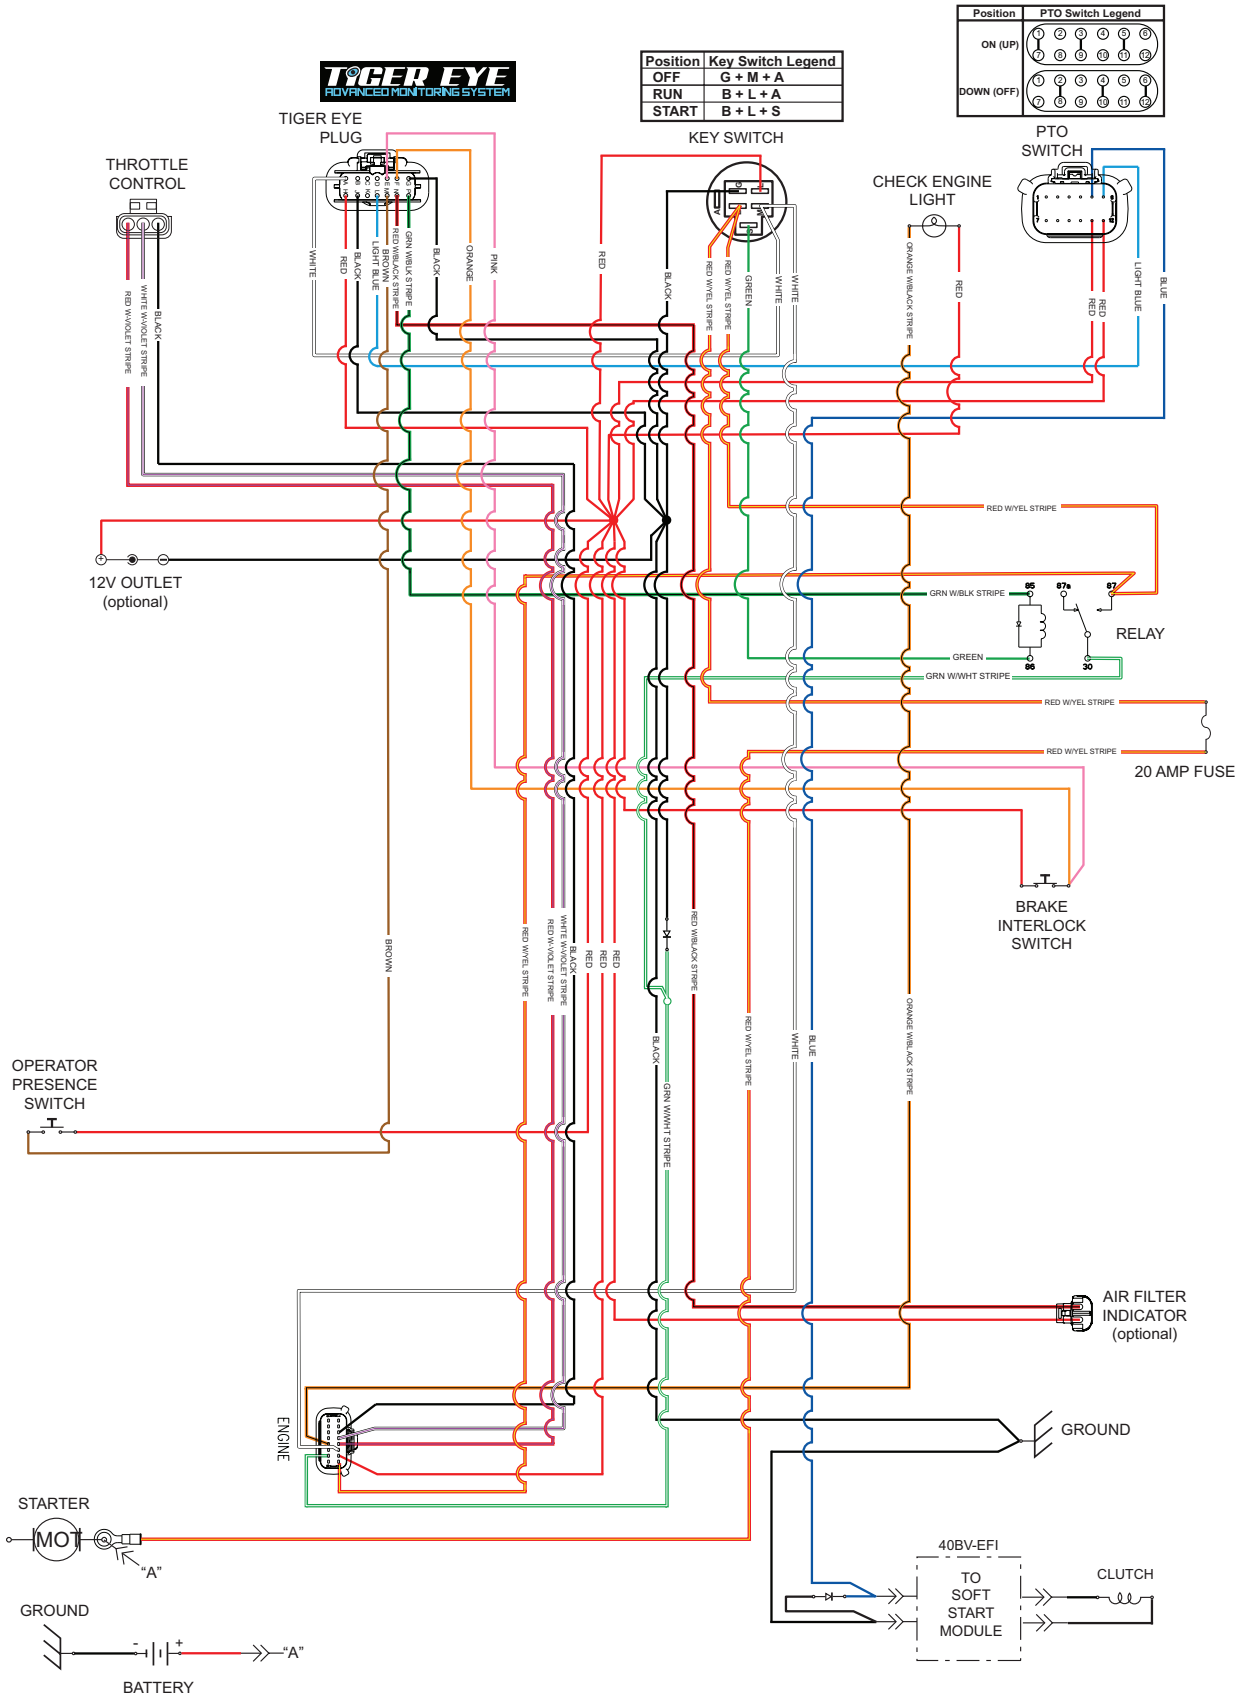

7

13

9

10

11

12

14

15

SVR11 ELECTRICAL SCHEMATIC - ELECTRIC START MODELS (shown with Key Off, PTO Off, Park Brake Applied, OPC Disengaged)

Position	Key Switch Legend
OFF	G + M + A
RUN	B + L + A
START	B + L + S

Position	PTO Switch Legend
ON (UP)	
DOWN (OFF)	

SVRXL - Briggs & Stratton 40BV EFI ELECTRICAL SCHEMATIC (shown with Key Off, PTO Off, Park Brake Applied, OPC Disengaged)

Briggs & Stratton 40BV-EFI ENGINE ADAPTER ELECTRICAL SCHEMATIC