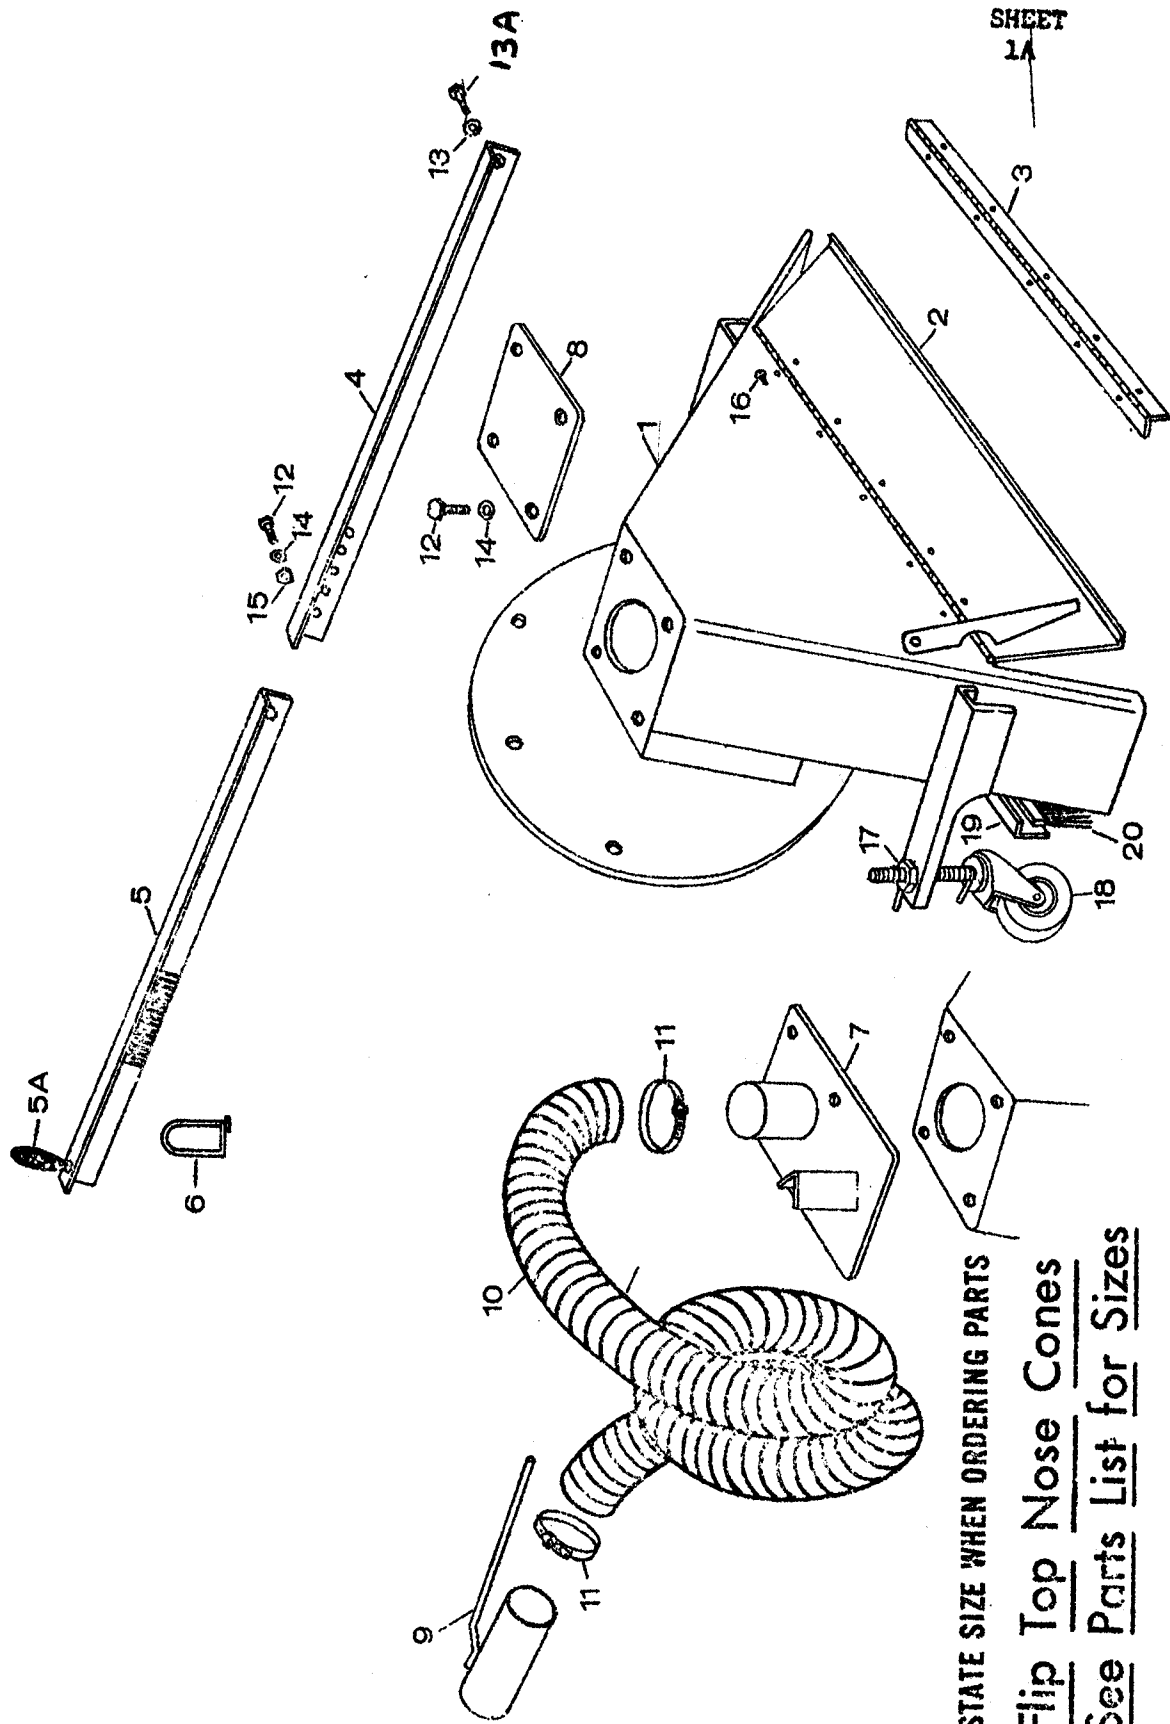

PARTS LIST NO. 5717

FLIP-TOP
NOSE CONES

REF. NO.	ITEM NO.	DESCRIPTION	FLIP-TOP NOSE CONES	
			SF36	SF42
1	27046	SF36 Nose Cone less Door, Wheels, Brush	1	
1	27047	SF42 Nose Cone less Door, Wheels, Brush		1
2	27048	Adjustable Door less Hinge	1	
2	27049	Adjustable Door less Hinge		1
3	27044	Hinge for SF36	1	
3	27050	Hinge for SF42		1
4	23024	Lower Adjuster Bar	1	1
5	23025	Upper Adjuster Bar	1	1
5A	31104	Rubber Grip	1	1
6	31101	"U" Type Holder	1	1
7	20139	Intake Flange and Holder 3"	1	1
7	20140	Intake Flange and Holder 4"	1	1
7	20141	Intake Flange and Holder 5"	1	1
7	20142	Intake Flange and Holder 6"	1	1
8	27057	Cover Plate	1	1
9	20144	Intake Nozzle 3"	1	1
9	20145	Intake Nozzle 4"	1	1
9	20146	Intake Nozzle 5"	1	1
9	20147	Intake Nozzle 6"	1	1
10	34001	Intake Hose 3" x 10'	1	1
10	34002	Intake Hose 4" x 10'	1	1
10	34003	Intake Hose 5" x 10'	1	1
10	34004	Intake Hose 6" x 10'	1	1
11	34010	Hose Clamps 3"	2	2
11	34011	Hose Clamps 4:	2	2
11	34012	Hose Clamps 5"	2	2
11	34013	Hose Clamps 6"	2	2
12	31031	5/10 x 3/4" Hex Bolt	6	6
13	31098	1/4" Lock Nut	1	1
13A	31099	1/4" x 5/8" Hex Bolt	1	1
14	31003	5/16" Lock Washer	6	6
15	31004	5/16" Hex Nut	2	2
16	31100	Rivets 3/16"	12	12
17	31061	Wing Nut - 1"	2	2
18	33024	Castor Wheel 5"	2	2
19	27030	Brush Holder SF36	1	
19	27031	Brush Holder SF42		1
20	27027	Brush SF36	1	
20	27028	Brush SF42		1

STATE SIZE WHEN ORDERING PARTS
Flip Top Nose Cones
See Parts List for Sizes